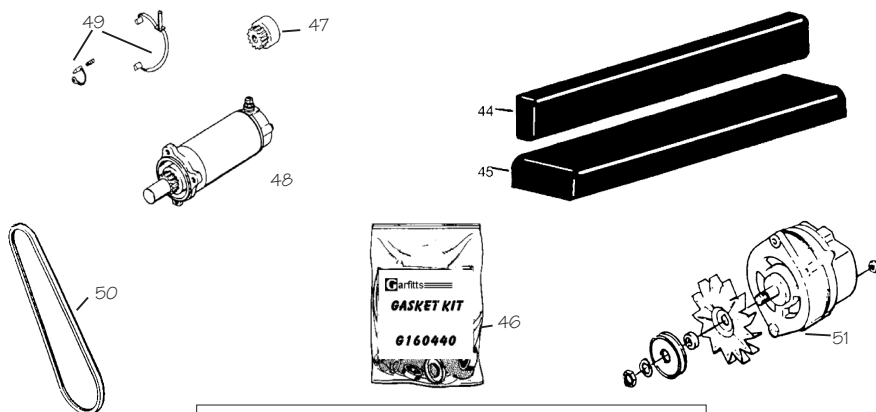

Continues Next Page ==

3 & 4 WHEEL TRUCKSTER PETROL & DIESEL

Key No	OEM Part No	Description	Our Part No	Price £
31	817425	Throttle control, 3 wheel, 18 HP	G817425	19.95
32	111316	Air Cleaner Element, 18HP	G111316	6.05
33	832537	Air Cleaner Element, 22HP	G33-1300	13.60
34	816066	Governor Control Cable, 18HP	G816066	25.95
35	814065	Choke Control, 18HP	G814065	9.60
35	819538	Choke Control, 22HP	G819538	10.25
36	-	Tyre, 8.00 x 6, 4 Ply rib	G700185	42.95
36	-	Tube, 8.00 x 6	G700186	24.95
37	815474	Wheel with valve stem	G815474	32.00
37	-	Wheel & tyre assembly, Turf Trac, 6 ply	G815474T	78.95
38	817891	King Pin Bearing	G817891	6.30
39	813688	"Muffler Clamp 1 1/8""	G813688	1.20
40	814687	Valve stem with cap	G232-24	2.05
41	886339	Battery cable, positive	G886339	9.95
42	886347	Battery cable, negative	G886347	9.45
43	827374	Pre Cleaner	G827374	2.40
44	882125	Backrest Cushion, Complete	G882125	65.95
45	882124	Bottom Seat Cushion, Complete	G882124	94.45
46	160440	Gasket Kit, Engine (18& 22HP)	G160440	20.25
47	887923	Worm Gear & Spring	G887923	25.00
48	885002 884982	Starter Motor (Petrol) Engine	G885002	162.75
49	385952	Starter Motor Brushes	G385952	18.06
50	828098	Hydraulic Pump Belt	G828098	8.72
51	883239	Alternator Assembly (Petrol)	G883239	149.00
-	-	Battery	G99069	42.95