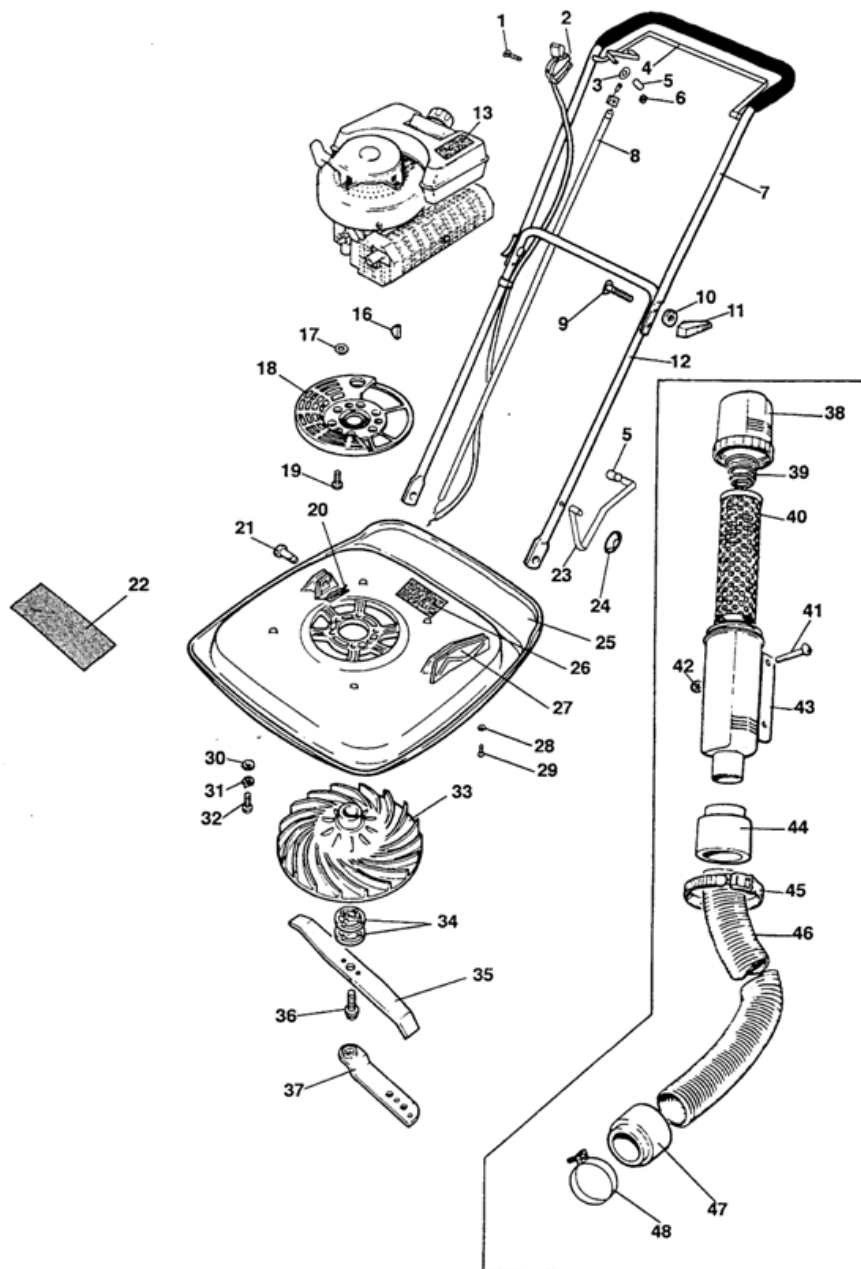

## GT2 PETROL HOVER MOWER

GT2 PETROL HOVER MOWER

Key No	OEM Part No	Description	Our Part No	Retail Price £
1	5148636-00/3	Bolt	F5148636-00/3	0.46
2	5127509-00/7	Choke Control	F5127509-00/7	18.90
3	5149275-00/9	Spacer	F5149275-00/9	0.14
4	5118010-00/7	Lever	F5118010-00/7	7.37
5	5146476-00/6	Knob	F5146476-00/6	0.11
6	5148637-00/1	Nut	F5148637-00/1	0.14
7	5117812-04/9	Handle, Upper	F5117812-04/9	17.22
8	5138367-00/7	Cable-Brake	F5138367-00/7	4.51
9	5148672-00/8 5149198-01/1	Bolt, Handle	F5149198-01/1	0.15
10	5140266-00/7	Washer	F5140266-00/7	0.11
11	5137679-00/6	Wing Knob	F5137679-00/6	0.88
12	5126696-07/8	Handle, Lower	F5126696-07/8	8.19
13	5149173-00/6	Label	F5149173-00/6	0.68
16	5140053-00/9	Key	F5140053-00/9	0.29
17	5141737-03/0	Protection Slinger	F5141737-03/0	0.89
18	5106708-00/0	Adaptor Plate	F5106708-00/0	17.36
19	5149430-00/0	Bolt	F5149430-00/0	0.58
20	5140423-00/4	Pin Retaining	F5140423-00/4	0.14
21	5140092-03/1	Pivot Pin	F5140092-03/1	0.23
22	5117140-03/7 5149265-00/0	Label, Flymo	F5149265-00/0	0.69
23	5127537-00/8	Hook, Slotted Guide	F5127537-00/8	6.88
24	5146682-00/9	Washer, Starlock	F5146682-00/9	0.11
25	5106206-07/0	Hood, 47cm	F5106206-07/0	59.25
26	5138258-01/6	Label : Warning	F5138258-01/6	0.97
27	5126210-00/3	Slotted Guide	F5126210-00/3	2.73
28	5140943-00/1	Washer	F5140943-00/1	0.11
29	5146824-00/7	Screw	F5146824-00/7	0.11
30	5146309-00/9	Washer	F5146309-00/9	0.11
31	5147524-00/2	Washer, Spring	F5147524-00/2	0.11
32	5141585-01/7	Screw	F5141585-01/7	0.30
33	5116968-06/5	Impeller	F5116968-06/5	22.95
34	5138340-00/4	Blade Spacer	F5138340-00/4	1.46
35	5118008-03/5	Blade 50.5cms	F5118008-03/5	15.32
36	5146677-04/1	Blade Bolt	F5146677-04/1	2.84
37	5130109-00/1	Spanner	F5130109-00/1	2.08
38	5146712-00/4 5149036-00/5	Cap	F5149036-00/5	9.84
39	5146713-00/2	Spring	F5146713-00/2	1.52
40	5146714-00/0	Element	F5146714-00/0	10.95
41	5149311-00/2	Screw	F5149311-00/2	0.11
42	5146314-00/9	Nut	F5146314-00/9	0.26
43	5146715-00/7 5149036-00/5	Filter Body	F5149036-00/5	9.84
44	5141703-00/8	Fitting	F5141703-00/8	1.34
45	5140357-00/4	Hose Strap	F5140357-00/4	0.37
46	5140350-01/7	Hose	F5140350-01/7	4.71
47	5141703-00/8	Fitting	F5141703-00/8	1.34
48	5146419-00/6	Hose Clip	F5146419-00/6	1.01
49	-	JLO Flymo Spec Engine	FRM100	P.O.A**