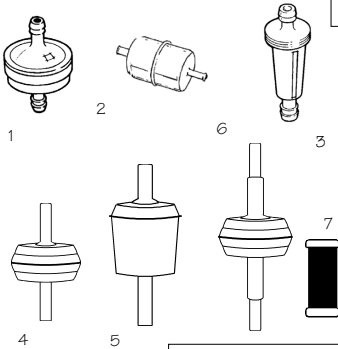

FUEL FILTERS UNIVERSAL

Key No	Description	Our Part No	Price e
1	150 micron In Line Fuel Filter, 6mm ports	G53-238	1.95
2	15 micron In Line Filter, metal body 6mm Ports	G53-234	3.32
3	75 micron In Line Fuel Filter 6mm Ports	G1-604	1.68
4	Fuel Filter, 6mm Ports	G1-920	1.70
5	Fuel Filter, 6mm Ports	G1-921	2.50
1	Fuel Filter, 8mm Ports	G1-029	1.80
4	Fuel Filter, 8mm Ports	G1-922	2.90
6	Fuel Filter, 6/8mm Ports	G1-923	2.95
7	Special In Line Fuel Filter	G1-924	1.00

FUEL SHUT OFF TAPS & ADAPTERS

Key No	Description	Thread Fitting	Our Part No	Price Each
1	6mm Ø In Line, Shut Off Cock - Barb End Hose with Filter Screen	1/8"	G1918	2.65
2	6mm Ø In Line Fuel Shut Off, with Filter, Nylon Construction	-	G1605	2.65
3	6mm Ø Fuel Line Tap, 90° Nipple, with Filter, Nylon Construction	1/8"	G7018	4.29
4	Fuel Line 90° Elbow Joint Adapter without Filter Screen	1/8"	G3235	0.95
5	Fuel Line Adapter without Filter Screen	1/8"	G3236	0.55
6	Fuel Shut Off with Filter	M10X1	G1912	7.90

FUEL LINE, CLIPS & TUBES

Polyurethane Tube

Oil & fuel resistant
Resists swelling & hardening
Top quality

Key No	Description	Clip Ø (nominal) mm	Our Part No	Price Each
1	Spring Clip, B & S	12.7	G1-812	0.08
2	Spring Clip, Universal	8	G1-815	0.06
3	Spring Clip, Universal	11	G1-399	0.35
4	Jubilee Clip, Universal	6-13	G1-398	0.55

Metre	Inner mm	Outer Ø mm	Our Part No	Price e
ePOLYURETHANE TUBE				
7.6m	2.4	4	G1-804	11.95
7.6m	3.2	4.8	G1-801	11.95
7.6m	4.8	8	G1-802	16.95
7.6m	6.3	9.5	G1-803	16.95
NEOPRENE REINFORCED FUEL TUBE				
7.6m	6.3	13	G1-709	14.35
CLEAR PVC TUBE				
5m	5	7	G1-602	2.65
5m	6	8.5	G1-603	2.95