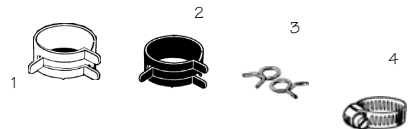

FUEL SHUT OFF TAPS & ADAPTERS

Key No	Description	Thread Fitting	Our Part No	Price Each
1	6mm Ø In Line, Shut Off Cock - Barb End Hose with Filter Screen	1/8"	G1918	2.65
2	6mm Ø In Line Fuel Shut Off, with Filter, Nylon Construction	-	G1605	2.65
3	6mm Ø Fuel Line Tap, 90° Nipple, with Filter, Nylon Construction	1/8"	G7018	4.29
4	Fuel Line 90° Elbow Joint Adapter without Filter Screen	1/8"	G3235	0.95
5	Fuel Line Adapter without Filter Screen	1/8"	G3236	0.55
6	Fuel Shut Off with Filter	M10X1	G1912	7.90

FUEL LINE, CLIPS & TUBES

Polyurethane Tube

Oil & fuel resistant
Resists swelling & hardening
Top quality

Key No	Description	Clip Ø (nominal) mm	Our Part No	Price Each
1	Spring Clip, B & S	12.7	G1-812	0.08
2	Spring Clip, Universal	8	G1-815	0.06
3	Spring Clip, Universal	11	G1-399	0.35
4	Jubilee Clip, Universal	6-13	G1-398	0.55

Metre	Inner mm	Outer Ø mm	Our Part No	Price e
ePOLYURETHANE TUBE				
7.6m	2.4	4	G1-804	11.95
7.6m	3.2	4.8	G1-801	11.95
7.6m	4.8	8	G1-802	16.95
7.6m	6.3	9.5	G1-803	16.95
NEOPRENE REINFORCED FUEL TUBE				
7.6m	6.3	13	G1-709	14.35
CLEAR PVC TUBE				
5m	5	7	G1-602	2.65
5m	6	8.5	G1-603	2.95