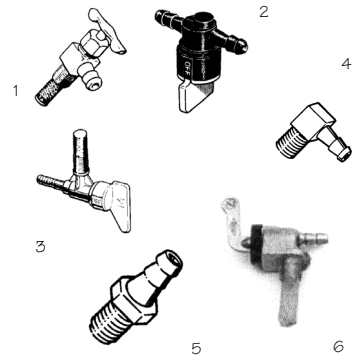

FUEL FILTERS UNIVERSAL

Key No	Description	Our Part No	Price e
1	150 micron In Line Fuel Filter, 6mm ports	G53-238	1.95
2	15 micron In Line Filter, metal body 6mm Ports	G53-234	3.32
3	75 micron In Line Fuel Filter 6mm Ports	G1-604	1.68
4	Fuel Filter, 6mm Ports	G1-920	1.70
5	Fuel Filter, 6mm Ports	G1-921	2.50
1	Fuel Filter, 8mm Ports	G1-029	1.80
4	Fuel Filter, 8mm Ports	G1-922	2.90
6	Fuel Filter, 6/8mm Ports	G1-923	2.95
7	Special In Line Fuel Filter	G1-924	1.00

FUEL SHUT OFF TAPS & ADAPTERS

Key No	Description	Thread Fitting	Our Part No	Price Each
1	6mm Ø In Line, Shut Off Cock - Barb End Hose with Filter Screen	1/8"	G1918	2.65
2	6mm Ø In Line Fuel Shut Off, with Filter, Nylon Construction	-	G1605	2.65
3	6mm Ø Fuel Line Tap, 90° Nipple, with Filter, Nylon Construction	1/8"	G7018	4.29
4	Fuel Line 90° Elbow Joint Adapter without Filter Screen	1/8"	G3235	0.95
5	Fuel Line Adapter without Filter Screen	1/8"	G3236	0.55
6	Fuel Shut Off with Filter	M10X1	G1912	7.90

FUEL LINE, CLIPS & TUBES

Polyurethane Tube

Oil & fuel resistant
Resists swelling & hardening
Top quality

Key No	Description	Clip Ø (nominal) mm	Our Part No	Price Each
1	Spring Clip, B & S	12.7	G1-812	0.08
2	Spring Clip, Universal	8	G1-815	0.06
3	Spring Clip, Universal	11	G1-399	0.35
4	Jubilee Clip, Universal	6-13	G1-398	0.55

Metre	Inner mm	Outer Ø mm	Our Part No	Price e
ePOLYURETHANE TUBE				
7.6m	2.4	4	G1-804	11.95
7.6m	3.2	4.8	G1-801	11.95
7.6m	4.8	8	G1-802	16.95
7.6m	6.3	9.5	G1-803	16.95
NEOPRENE REINFORCED FUEL TUBE				
7.6m	6.3	13	G1-709	14.35
CLEAR PVC TUBE				
5m	5	7	G1-602	2.65
5m	6	8.5	G1-603	2.95