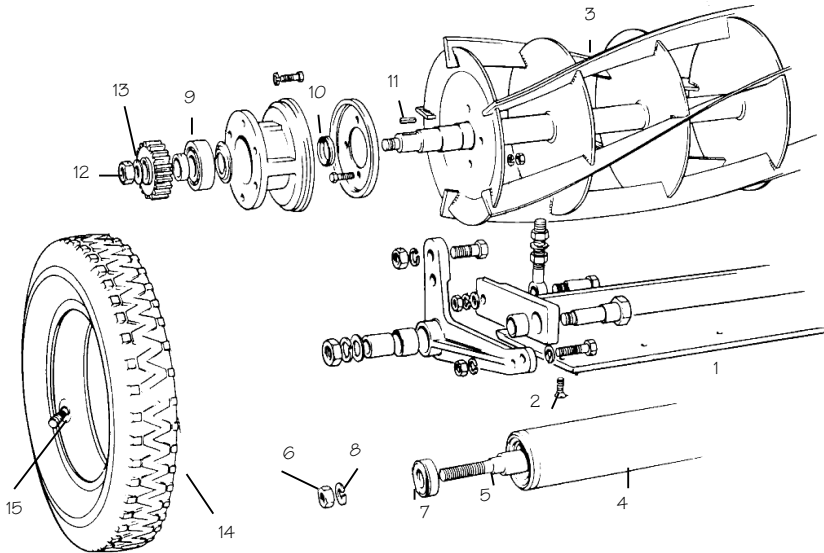

GANG MOWER (RANGER)

Key No	OEM Part No	Description	Our Part No	Price £
1	772/2	Bottom Blade 30"	G09001	29.40
2	-	Screw (Whitworth)	G60025	0.81
2	33406	Screw (U.N.C.)	G60026	0.81
3	33729/1	Cutting Cylinder 30" 5 Blade	G70026	133.00
3	33728/1	Cutting Cylinder 30" 8 Blade	G70043	152.80
4	-	Heavy Duty Roller Assembly (repairable)	G71014	145.50
5	38663	Roller Shaft (fits original)	G138663	26.25
6	N24-5	Roller Shaft Nut (U.N.F.)	GF2051AG	0.47
7	B32-71	Roller Bearing (Taper)	GB814	17.60
8	W6-21	Spring Washer	GF21634N	0.11
9	B31-62	Bearing RMB	GB811	25.80
10	03-44	V Ring Seal	G2603	3.28
11	K-169	Key	G2604	1.74
12	N-346	Nut (U.N.C.)	G2602	0.34
13	W2-6	Washer Plain	G2601	0.05
14	-	Tyre Block Tread (400 x 10)	GA817027	50.90
15	-	Inner Tube	GA817027T	11.95
-	-	Roller Repair Kit (for G71014 only)	G17012ARK	14.60