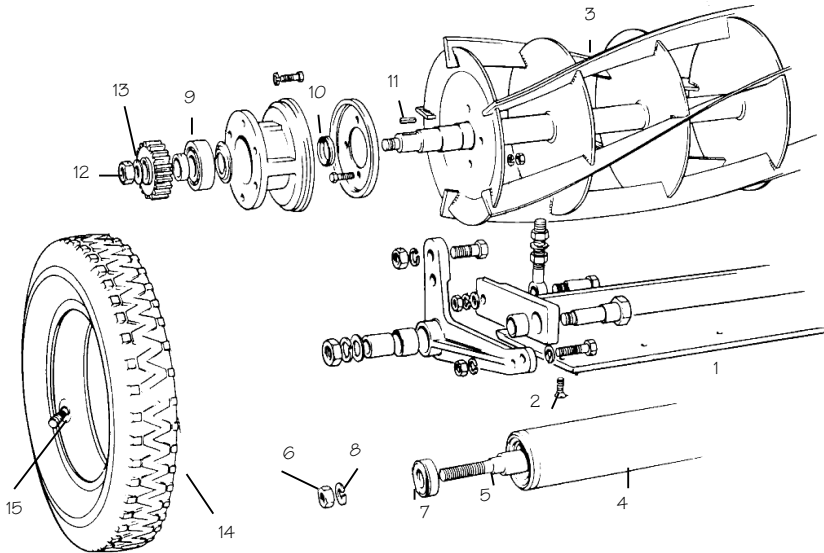

**GANG MOWER (RANGER)**

Key No	OEM Part No	Description	Our Part No	Price £
1	772/2	Bottom Blade 30"	G09001	29.40
2	-	Screw (Whitworth)	G60025	0.81
2	33406	Screw (U.N.C.)	G60026	0.81
3	33729/1	Cutting Cylinder 30" 5 Blade	G70026	133.00
3	33728/1	Cutting Cylinder 30" 8 Blade	G70043	152.80
4	-	Heavy Duty Roller Assembly (repairable)	G71014	145.50
5	38663	Roller Shaft (fits original)	G138663	26.25
6	N24-5	Roller Shaft Nut (U.N.F.)	GF2051AG	0.47
7	B32-71	Roller Bearing (Taper)	GB814	17.60
8	W6-21	Spring Washer	GF21634N	0.11
9	B31-62	Bearing RMB	GB811	25.80
10	03-44	V Ring Seal	G2603	3.28
11	K-169	Key	G2604	1.74
12	N-346	Nut (U.N.C.)	G2602	0.34
13	W2-6	Washer Plain	G2601	0.05
14	-	Tyre Block Tread (400 x 10)	GA817027	50.90
15	-	Inner Tube	GA817027T	11.95
-	-	Roller Repair Kit (for G71014 only)	G17012ARK	14.60