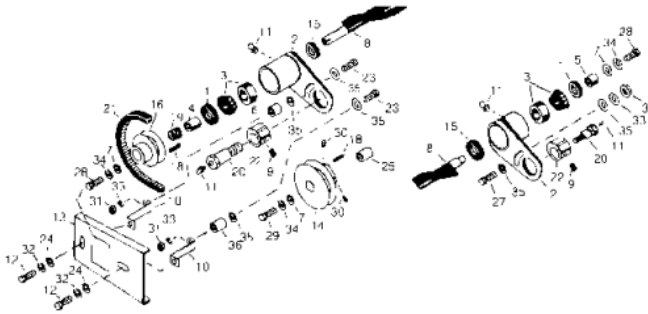

GREENSKING V

Key No	OEM Part No	Description	Our Part No	Price £
1	-	Outer Seal, Bearing Housing	G101247	3.05
2	-	Bearing Housing	G101248	21.95
3	503392	Bearing & Cup	G503392	22.00
4	365294	Spacer, 1 1/8", Brush Shaft	G365294	3.95
5	-	Spacer, 5/16", Brush Shaft	G101347	1.75
6	-	Spacer, 3/16"	G101348	1.50
7	453011	Flat Washer, 3/8"	G453011	0.10
8	132216	Spiral Brush with Shaft Assy.	G132216	52.45
9	415509	Nyloc Set Screw, 1/4-20 x 1/4	G415509	0.40
10	163770	Brace, Shield	G163770	7.49
11	471214	Grease Fitting	G471214	0.51
12	400108	Bolt, 1/4-20 x 3/4	G400108	0.20
13	338348	Shield, Belt	G338348	3.95
14	338758	Pulley, Reel Shaft	G338758	19.45
15	338763	Seal	G338763	1.85
16	340836	Pulley, Brush Shaft	G340836	27.95
17	354083	Decal	G354083	0.60
18	363016	Key, 1/8 x 1/8 x 1/2	G363016	0.42
19	363818	Spring	G363818	1.20
20	364118	Bolt, Roller Mounting	G364118	3.80
21	364120	Belt	G364120	7.05
22	364121	Adjusting Nut, Eccentric	G364121	5.75
23	364171	Bolt, 5/16-18 x 1 1/4"	G364171	0.70
24	453023	Flat Washer, 1/4"	G453023	0.10
25	365295	Spacer, .840 Long	G365295	2.10
27	400194	Bolt, 5/16-18 x 3/4	G400194	0.30
28	400258	Bolt, 3/8-16 x 3/4	G400258	0.26
29	400298	Bolt, 3/8-24 x 1	G400298	0.28
30	415522	Set Screw, 5/16-18 x 3/8	G415522	0.30
31	443106	Nut, 5/16-18	G443106	0.10
32	446130	Lockwasher, 1/4"	G446130	0.10
33	-	Lockwasher, 5/16"	G446136	0.10
34	446142	Lockwasher, 3/8"	G446142	0.12
35	453009	Flat Washer, 5/16 SAE	G453009	0.11
36	-	Spacer, 7/16"	G101349	1.80

Continues Next Page >>>>>