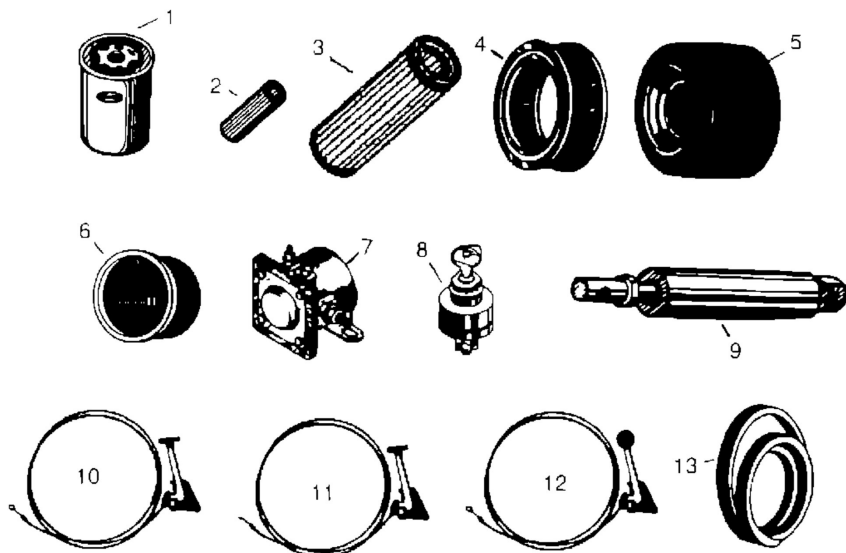

GREENSKING V

Key No	OEM Part No	Description	Our Part No	Price £
1	5000078	Filter, Hydraulic	G5000078	12.45
1	554011	Oil Filter, Fits Diesel Engine	G554011	10.15
1	5000440	Oil Filter, Fits Petrol Engine	G5000440	8.05
2	5001190	Fuel Filter, Fits Diesel Engine	G550489	4.95
3	5000436	Fuel Filter Element, Briggs & Stratton	G5000436	5.40
4	5000913	Air Filter Element, Fits Diesel Engine	G5000913	11.25
4	5000441	Air Filter, Fits Petrol Engine	G5000441	4.15
5	5000910	Tyre, Smooth, 20-10x10	G5000910	66.95
6	162723	Hour Meter	G12-9990	35.95
7	131905	Solenoid, Starter	G131905	15.95
8	132857	Ignition Switch	G132857	14.95
9	131450	Hydraulic Cylinder	G130210	134.95
10	1001014	Throttle Control, 31"	G1001014	17.95
11	1000374	Throttle Control, 44-1/2"	G1000374	18.95
12	1000375	Mow/Transport Cable	G1000375	18.95
13	3001869	Use G3009565	G3001869	
13	3009565	Belt, Petrol Engine to Hydraulic Pump	G3009565	10.35
13	336481	Belt, Diesel Engine to Hydraulic Pump	G336481	11.25

Parts are not original. OEM part numbers are for reference purposes only.