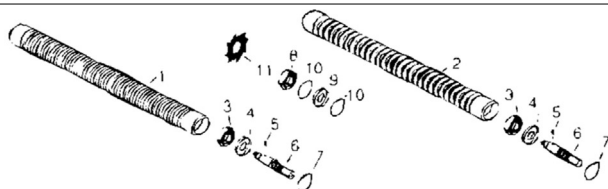

**GREENSKING V**

Key No	OEM Part No	Description	Our Part No	Price £
1	122883	Grass Catcher	G122883	99.95
2	338654	Bracket, RH Fits Jacobsen Catcher Only	G338654	4.15
2	338655	Bracket, LH Fits Jacobsen Catcher Only	G338655	4.15
3	1000362	Rear Lift Yoke	G1000362	77.95
4	1000252	Lift Arm Assy, Rear	G1000252	83.95
5	1000416	Shaft & Lever Assy, Rear	G1000416	23.75
6	2000053	Swivel Housing	G2000053	40.75
7	1000451	Shaft & Lever Assy, LH	G1000451	23.75
8	1000459	Lift Arm Assy, Front	G1000459	79.95
9	345699	Washer, Lift Arm	G345699	2.90
10	303629	Washer, Lift Arm	G303629	0.45
11	463017	Woodruff Key	G463017	0.28
12	1000328	Cam Shaft, LH	G1000328	49.95
12	1000327	Cam Shaft, RH (Shown)	G1000327	49.95
13	40026	Bolt, Hex Hd 3/8-16 x 1-1/4	G40026	0.22
14	1000450	Shaft & Lever Assy, RH	G1000450	19.45
15	444752	Locknut, 5/8-11	G444752	1.05
16	453020	Flatwasher, 5/8	G453020	0.24
17	3000418	Roller, Hardened	G3000418	1.50
18	400624	Bolt, Front Cams, 5/8-11x3	G400624	2.40

**GREENSKING V  
GROOMER ROLLER PARTS**

Key No	OEM Part No	Description	Our Part No	Price £
1	390899	Grooved Roller Only, 2 1/2" Dia. With Spacing	G390899	97.60
2	390900	Grooved Roller Only, 2 1/2" Dia. With Spacing	G390900	85.95
3	365330	Bearing	G365330	9.45
4	338773	Seal	G338773	2.60
5	471214	Grease Fitting	G471214	0.51
6	338772	Shaft	G338772	24.20
7	458113	Snap Ring	G458113	0.95
8	365229	Bearing, V-Cut Shaft	G365229	9.19
9	336962	Seal, V-Cut Shaft	G336962	2.89
10	458461	Snap Ring, V-Cut Shaft	G458461	0.55
11	365230	V-Blade, Fits 2-1/2" Dia. Groomer	G365230	0.66