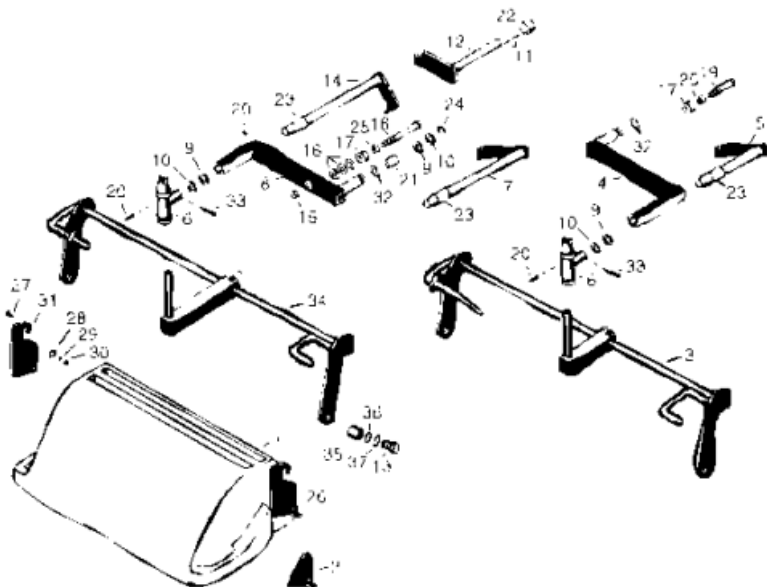

GREENSKING V

Key No	OEM Part No	Description	Our Part No	Price £
1	122883	Grass Catcher	G122883	99.95
2	338654	Bracket, RH Fits Jacobsen Catcher Only	G338654	4.15
2	338655	Bracket, LH Fits Jacobsen Catcher Only	G338655	4.15
3	1000362	Rear Lift Yoke	G1000362	77.95
4	1000252	Lift Arm Assy, Rear	G1000252	83.95
5	1000416	Shaft & Lever Assy, Rear	G1000416	23.75
6	2000053	Swivel Housing	G2000053	40.75
7	1000451	Shaft & Lever Assy, LH	G1000451	23.75
8	1000459	Lift Arm Assy, Front	G1000459	79.95
9	345699	Washer, Lift Arm	G345699	2.90
10	303629	Washer, Lift Arm	G303629	0.45
11	463017	Woodruff Key	G463017	0.28
12	1000328	Cam Shaft, LH	G1000328	49.95
12	1000327	Cam Shaft, RH (Shown)	G1000327	49.95
13	40026	Bolt, Hex Hd 3/8-16 x 1-1/4	G40026	0.22
14	1000450	Shaft & Lever Assy, RH	G1000450	19.45
15	444752	Locknut, 5/8-11	G444752	1.05
16	453020	Flatwasher, 5/8	G453020	0.24
17	3000418	Roller, Hardened	G3000418	1.50
18	400624	Bolt, Front Cams, 5/8-11x3	G400624	2.40

Continues Next Page >>>>