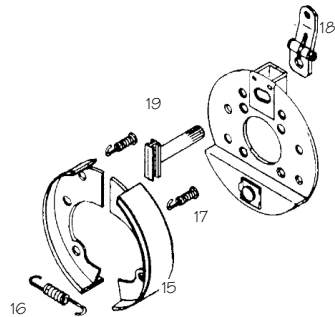

**TURFCAT T422D ROTARY / FLAIL MOWER**  
50" & 60" CUT

**TURFCAT T422D ROTARY / FLAIL MOWER**  
50" & 60" Cut

Key No	OEM Part No	Description	Our Part No	Price £
1	395124	Belt, 50" Deck	G101400	37.20
1	390264	Belt, 60" Deck	G101405	45.25
2	107917	Ammeter	G107917	6.35
3	121704	Wheel, Rear Steering, with Valve Stem	G121704	39.45
4	126070	Starter Solenoid	G126070	15.95
5	121924	Wheel, Front (23"), Heavy Duty	G217-117	49.95
6	129846	Ignition Switch (5 Lead)	G129846	11.55
7	339165	Spindle Shaft 60" Deck	G339165	24.95
8	345050	Spindle Bearing, 50" & 60" Decks	G345050	7.95
7	351430	Spindle Shaft, 1 1/8"Ø Centre, 50" Deck	G351430	25.75
7	337547	Spindle Shaft, 1 3/8"Ø Centre, 50" Deck	G337547	29.95
9	360346	Tyre, 18-9.50 x 8, 4 Ply Goodyear	G700150	51.95
9	-	Tube, 18-9.50 x 8	G700131	13.95
10	-	Tyre, 23-8.50 x 12, 4 Ply Goodyear	G700180	69.75
11	500533	Bearing Set, Cup, Cone & Nilos Ring	G500533	7.35
12	311957	Nilos Ring	G311957	1.55
13	444742	Nut, 3/4-16	G444742	0.78
14	390319	Seat, Serial No. 1810 and up, White	G390319	82.95
15	501150	Brake Shoe (set of 2)	G501150	23.42
16	353869	Shoe Return Spring	G353869	3.60
17	353868	Shoe Hold Down Spring	G353868	1.20
18	554526501151	Brake Lever	G501151	21.75
19	546516	Cam Shaft, Brake	G546516	28.75
20	463017	Key, Woodruff 3/16 x 7/8	G463017	0.28
21	162723358825	Hour Meter	G12-9990	35.95
22	330720500905	Rotary Blade, Fits 50", Outside Holes 1 5/8" O.C.	G330720	8.95
22	390513	Rotary Blade, Fits 50", Outside Holes 2 7/8" O.C.	G31-047	8.75
22	502663 518825	Rotary Blade, Fits 60", Outside Holes 1 5/8" O.C.	G502663	9.95
22	390514	Rotary Blade, Fits 60", Outside Holes 2 7/8" O.C.	G390514	9.95
23	337599	Flail Blade	G337599	0.75
24	362226	Shackle, Hardened	G362226	1.89
25	362227	Spacer, Hardened	G362227	0.71
26	400234	Bolt, Hardened	G400234	0.38
27	452006	Washer, Flat	G3256-23	0.09
28	444754	Nut, Centre Lock	G444754	0.20
29	337773	V-Cut Blade	G337773	0.79
30	362229	Bearing, rotor assembly	G362229	35.95
31	362230	Bearing, roller	G362230	29.95
32	362000	Bearing, drive pulley	G362000	36.95
33	549593	Air Filter Cartridge	G27-7110	15.25