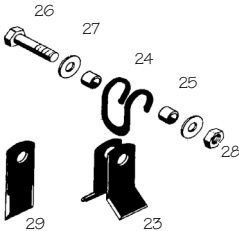

**TURFCAT T422D ROTARY / FLAIL MOWER**  
50" & 60" CUT

**TURFCAT T422D ROTARY / FLAIL MOWER**  
50" & 60" Cut

Key No	OEM Part No	Description	Our Part No	Price £
1	395124	Belt, 50" Deck	G101400	37.20
1	390264	Belt, 60" Deck	G101405	45.25
2	107917	Ammeter	G107917	6.35
3	121704	Wheel, Rear Steering, with Valve Stem	G121704	39.45
4	126070	Starter Solenoid	G126070	15.95
5	121924	Wheel, Front (23"), Heavy Duty	G217-117	49.95
6	129846	Ignition Switch (5 Lead)	G129846	11.55
7	339165	Spindle Shaft 60" Deck	G339165	24.95
8	345050	Spindle Bearing, 50" & 60" Decks	G345050	7.95
7	351430	Spindle Shaft, 1 1/8"Ø Centre, 50" Deck	G351430	25.75
7	337547	Spindle Shaft, 1 3/8"Ø Centre, 50" Deck	G337547	29.95
9	360346	Tyre, 18-9.50 x 8, 4 Ply Goodyear	G700150	51.95
9	-	Tube, 18-9.50 x 8	G700131	13.95
10	-	Tyre, 23-8.50 x 12, 4 Ply Goodyear	G700180	69.75
11	500533	Bearing Set, Cup, Cone & Nilos Ring	G500533	7.35
12	311957	Nilos Ring	G311957	1.55
13	444742	Nut, 3/4-16	G444742	0.78
14	390319	Seat, Serial No. 1810 and up, White	G390319	82.95
15	501150	Brake Shoe (set of 2)	G501150	23.42
16	353869	Shoe Return Spring	G353869	3.60
17	353868	Shoe Hold Down Spring	G353868	1.20
18	554526501151	Brake Lever	G501151	21.75
19	546516	Cam Shaft, Brake	G546516	28.75
20	463017	Key, Woodruff 3/16 x 7/8	G463017	0.28
21	162723358825	Hour Meter	G12-9990	35.95
22	330720500905	Rotary Blade, Fits 50", Outside Holes 1 5/8" O.C.	G330720	8.95
22	390513	Rotary Blade, Fits 50", Outside Holes 2 7/8" O.C.	G31-047	8.75
22	502663 518825	Rotary Blade, Fits 60", Outside Holes 1 5/8" O.C.	G502663	9.95
22	390514	Rotary Blade, Fits 60", Outside Holes 2 7/8" O.C.	G390514	9.95
23	337599	Flail Blade	G337599	0.75
24	362226	Shackle, Hardened	G362226	1.89
25	362227	Spacer, Hardened	G362227	0.71
26	400234	Bolt, Hardened	G400234	0.38
27	452006	Washer, Flat	G3256-23	0.09
28	444754	Nut, Centre Lock	G444754	0.20
29	337773	V-Cut Blade	G337773	0.79
30	362229	Bearing, rotor assembly	G362229	35.95
31	362230	Bearing, roller	G362230	29.95
32	362000	Bearing, drive pulley	G362000	36.95
33	549593	Air Filter Cartridge	G27-7110	15.25