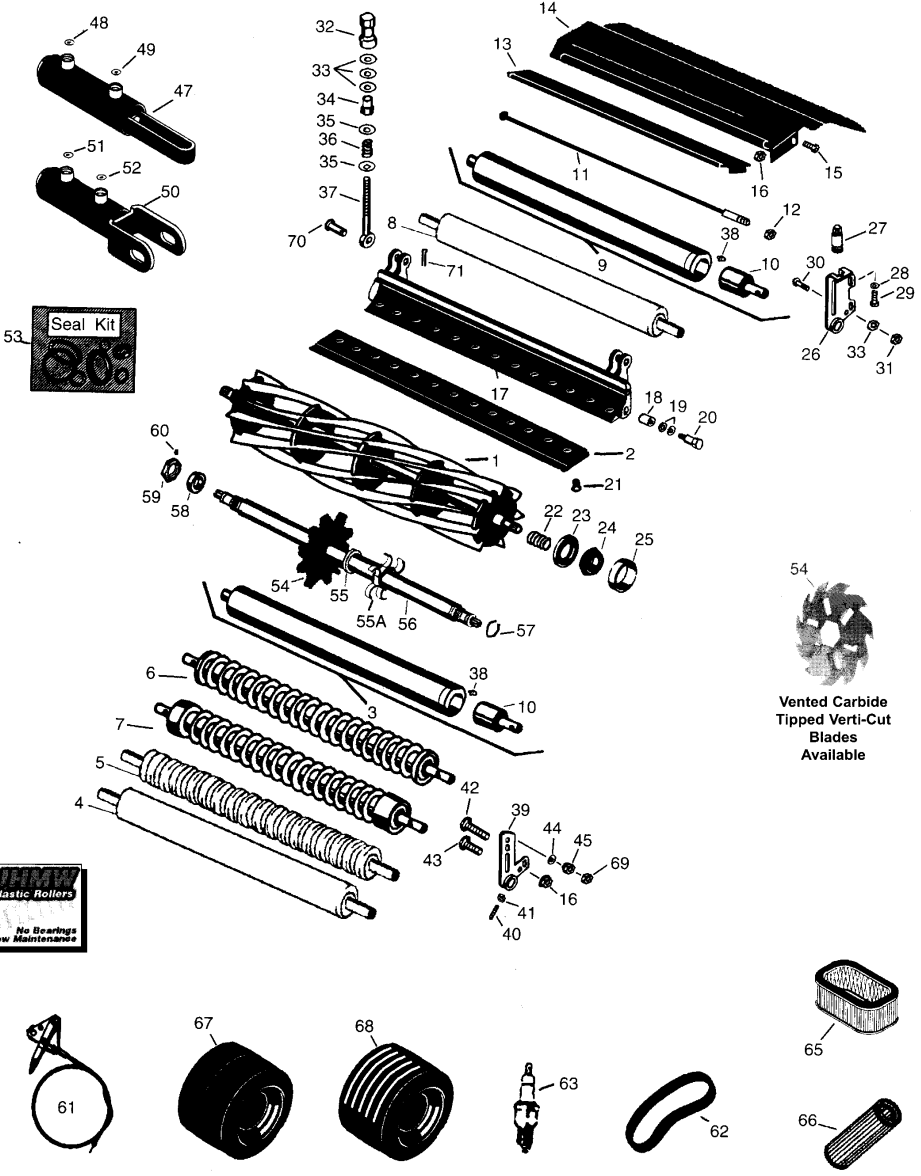

2500

Vented Carbide Tipped Verti-Cut Blades Available

2500

Key No	OEM Part No	Description	Our Part No	Price £
Cylinders				
1	AMT538	11 Blade Cylinder	G101274	142.95
1	AET10826	9 Blade Cylinder	GAET10826	140.35
1	AET11237	7 Blade Cylinder	GAET11237	132.00
Bed Knives				
2	ET17767	Bedknife Hi Cut 5/16"	GET17767	21.80
2	ET17532	Bedknife Thick 3/16"	GET17532	19.50
2	ET17533	Bedknife Thin 1/8"	GET14402	19.50
2		Bedknife Thin 1/8" Tungsten Tip	GET14402TP	53.30
2	ET17489	Bedknife Superthin 3/32"	GET17489	19.95
2		Bedknife Superthin 3/32" Tungsten Tip	GET17489TP	55.85
Rollers				
3	AET10111	Solid Front Roller	GAET10111	72.95
3	AMT1442	Solid Steel Front Roller	GAMT1442	99.95
4	R120255	Front Plastic Solid Roller	G120255	81.95
5	R120250	Front Plastic Grooved Roller	G120250	89.95
6	AMT1061	Machined Grooved Roller	GAMT1061	99.95
7	AMT1443	Machined Extended Grooved Roller	GAMT1443	99.95
8	R120260	Rear Plastic Solid Roller	G120260	82.95
9	AMT1060	Solid Rear Roller	GAMT1060	68.95
Other Available Parts				
10	AA35741	Bearing	GAA35741	9.85
11	AET10139	Roller Scraper Cable	GAET10139	6.95
12	U45916	Esna Locknut 3/16-24	GU45916	0.15
13	MT2127	Grass Shield Rear Discharge	GMT2127	12.95
14	AMT2495	Grass Shield	GAMT2495	39.95
15	19M7865	Bolt 8mm x 16mm	G19M7865	0.10
16	14M7298	Flange Nut 8mm x 1.25	G14M7298	0.25
17	MT2694	Bed Bar	GMT2694	109.95
18	B30499	Bed Bar Bushing	GB30499	1.85
19	N168012	Bed Bar Belleville Spring Washer	GN168012	0.49
20	MT3016	Bed Bar Bolt	GMT3016	2.45
21	21M7914	Bedknife Screw	G21M7914	0.18
22	ET14592	Reel Bearing Spring	GET14592	3.95
23	ET14566	Reel Seal	GET14566	3.05
24	JD8188	Reel Cone	G254-78	4.15
25	JD8226	Cup	G254-79	2.85
26	AMT5112	Roller Beracket (right hand)	GAMT5112	13.45
26	AMT5113	Roller Bracket (left hand) (shown)	GAMT5113	13.45
27	MT6483	Rear Roller Adjusting Nut	GMT6483	5.45
28	24M7096	Washer	G453011	0.10
29	19M7383	Rear Roller Adjusting Bolt H.O.C less than 7/8"	G19M7383	0.26
29	19M7385	Rear Roller Adjusting Bolt H.O.C 5/8" - 1.1/4"	G19M7385	0.35
30	O3M7307	Rear Roller Bracket Carriage Bolt 10mm	G03M7307	0.30
31	14M7517	Esna Locknut 10mm x 1.5	G14M7517	0.15
32	MT4991	Bed Knife Adjusting Nut	GMT4991	7.75
33	ET16679	Bed Bar Adjuster Spring Washer	GET16679	0.35
34	MT6486	Bed Bar Adjustment Nut	GMT6486	1.65
35	24H1307	Washer	G24H1307	0.25