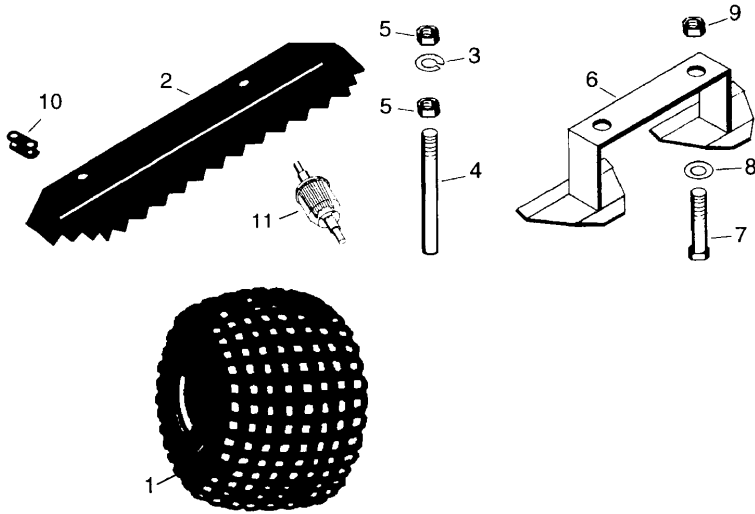

**SAND TRAP RAKE
MODEL 1200**

Key No	OEM Part No	Description	Our Part No	Price £
1	R90798	Front tyre, 22.5-10 x 8 Knobby	GR90798	64.95
1	R90796	Rear tyre, 25-12 x 9 Knobby Titan	G700157	68.95
2	ET13936	Blade, rake	GET13936	19.95
3	12H304	Lockwasher, 3/8	G3254-6	0.08
4	ET17864	Bolt, rake tooth	GET17864	1.10
5	14H1076	Nut, 3/8-16, Rake tooth	G3217-7	0.12
6	AET10262	Cultivator blade	GAET10262	22.95
6	BM18251	Cultivator blade kit (set of 5)	GBM18251	99.95
7	19H1732	Bolt, Hx Hd 3/8-16 x 1-1/4	G19H1732	0.22
8	24H1307	Flat washer 13/32 x 1 x 1/16	G24H1307	0.26
9	T11234	Locknut, 3/8-16 Esna	G321397	0.26
10	AN11946	Chain link	GAN11946	1.39
11	AM116304	Fuel filter	GAM116304	2.15