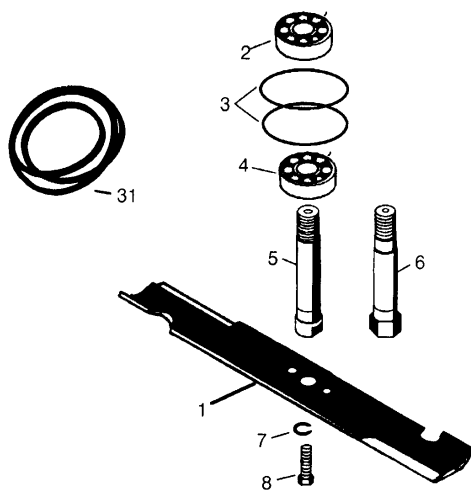

R.SERIES ONLY

GATOR BLADE
AVAILABLE

TEL: (0114) 251 3344
FAX: (0114) 251 3000

R.SERIES ONLY

Item No.	Our Part No.	O.E.M. Part No.	Description	Req Qty	Price £
1	G42180	P128	Rotary Blade, 21" High Lift	7	10.55
2	G35008	P103	Spindle Bearing, Top	7	10.95
3	GG-366	P105	O-Ring	14	0.85
4	G358672	P104	Spindle Bearing, bottom	7	6.55
5	GT114	T114	Power Spindle	1	49.95
6	GT106	T106	Standard Spindle	6	32.95
7	GF104	F104	Lockwasher Blade	7	0.23
8	GF103	F103	Bolt, Blade, 5/8-18 x 1 1/2 GR5	7	0.95
9	G500534	P292	Tapered Bearing, Cup & Cone, Timken	A/R	7.95
10	GP100	P100	Use GA150	A/R	
10	GP226	P226	Use GA150	A/R	
10	GA150	A150	Wheel Assembly with Hub, 9" x 3 1/2" Urethane Fitted with 3/4" Tapered Bearings	A/R	75.95
11	GF101	F101	Axle Bolts, 3/4-10 x 6 Carriage Bolt	A/R	5.95
12	GF164	F164	Axle Bolts, 3/4-10 x 6 Hexagonal Head GR5	A/R	2.65
13	GF102	F102	Locknut, 3/4-10	A/R	0.85
14	GW118A	W118A	Wheel Yoke Carriage Bolt	2	74.95
14	GW118	W118	Wheel Yoke Hexagonal Head Bolt	2	74.95
14	GW120A	W120A	Rear Fixed Wheel Yoke, Carriage Bolt	A/R	89.95
14	GW120	W120	Rear Fixed Wheel Yoke, Hexagonal Head Bolt	A/R	89.95
14	GW132A	W132A	D6 Side Wheel Yoke, Carriage Bolt	1	89.95
14	GW132	W132	D6 Side Wheel Yoke, Hexagonal Head Bolt	1	89.95
14	GW133A	W133A	D7 Side Fixed Wheel Yoke, Carriage Bolt	1	89.95
14	GW133	W133	D7 Side Fixed Wheel Yoke, Hexagonal Head Bolt	1	89.95
15	GP296	P296	Bearing Spacer	A/R	1.95
16	GW174	W174	Dual Wheel Yoke Assembly, 1 1/4" Shaft	2	104.95
17	GP180-M	P180-M	L Pin Axle, Dual Wheel Yoke	2	1.95
18	GT134	T134	Standard Axle, Dual Wheel Yoke, 9 7/8"	A/R	10.95
18	GT136	T136	Extended Axle, Dual Wheel Yoke, 9 7/8"	A/R	11.45
19	GF150	F150	Locknut, 5/8-11	A/R	0.55
20	GT125	T125	Outer Bearing Spacer, Dual Wheel Yoke	A/R	1.95
21	GT126	T126	Inner Bearing Spacer, Dual Wheel Yoke	A/R	2.35
22	GP109	P109	Bronze Bushing	A/R	2.40
23	GT104	T104	Wheel Spacer, 1/4"	A/R	1.50
24	GT107	T107	Wheel Spacer, 1"	A/R	2.85
25	GP203	P203	Flanged Bronze Bushing, Dual Wheel	A/R	5.95
26	GT132	T132	Dual Wheel Spacer, 1/4"	A/R	1.75
27	GT133	T133	Dual Wheel Spacer, 1"	A/R	4.25
28	GP110-M	P110-M	Clevis Pin, 3/8" x 1 5/16"	A/R	0.85
29	GP212-M	P212-M	Clevis Pin, 3/8" x 2 1/8"	A/R	0.98
30	GP111	P111	1" Kick Out Ring	A/R	0.15
31	GP146	P146	Belt, Drive	A/R	10.35
32	GP293	P293	Seal, Fits RA150 Wheel	A/R	2.55

E-Mail
sales@garfitts.com