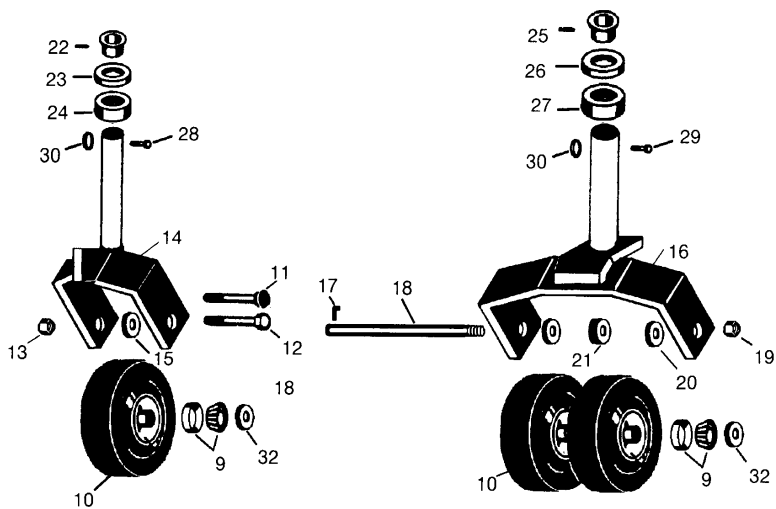

R.SERIES ONLY

GATOR BLADE
AVAILABLE

TEL: (0114) 251 3344
FAX: (0114) 251 3000

R.SERIES ONLY

Item No.	Our Part No.	O.E.M. Part No.	Description	Req Qty	Price £
1	G42180	P128	Rotary Blade, 21" High Lift	7	10.55
2	G35008	P103	Spindle Bearing, Top	7	10.95
3	GG-366	P105	O-Ring	14	0.85
4	G358672	P104	Spindle Bearing, bottom	7	6.55
5	GT114	T114	Power Spindle	1	49.95
6	GT106	T106	Standard Spindle	6	32.95
7	GF104	F104	Lockwasher Blade	7	0.23
8	GF103	F103	Bolt, Blade, 5/8-18 x 1 1/2 GR5	7	0.95
9	G500534	P292	Tapered Bearing, Cup & Cone, Timken	A/R	7.95
10	GP100	P100	Use GA150	A/R	
10	GP226	P226	Use GA150	A/R	
10	GA150	A150	Wheel Assembly with Hub, 9" x 3 1/2" Urethane Fitted with 3/4" Tapered Bearings	A/R	75.95
11	GF101	F101	Axle Bolts, 3/4-10 x 6 Carriage Bolt	A/R	5.95
12	GF164	F164	Axle Bolts, 3/4-10 x 6 Hexagonal Head GR5	A/R	2.65
13	GF102	F102	Locknut, 3/4-10	A/R	0.85
14	GW118A	W118A	Wheel Yoke Carriage Bolt	2	74.95
14	GW118	W118	Wheel Yoke Hexagonal Head Bolt	2	74.95
14	GW120A	W120A	Rear Fixed Wheel Yoke, Carriage Bolt	A/R	89.95
14	GW120	W120	Rear Fixed Wheel Yoke, Hexagonal Head Bolt	A/R	89.95
14	GW132A	W132A	D6 Side Wheel Yoke, Carriage Bolt	1	89.95
14	GW132	W132	D6 Side Wheel Yoke, Hexagonal Head Bolt	1	89.95
14	GW133A	W133A	D7 Side Fixed Wheel Yoke, Carriage Bolt	1	89.95
14	GW133	W133	D7 Side Fixed Wheel Yoke, Hexagonal Head Bolt	1	89.95
15	GP296	P296	Bearing Spacer	A/R	1.95
16	GW174	W174	Dual Wheel Yoke Assembly, 1 1/4" Shaft	2	104.95
17	GP180-M	P180-M	L Pin Axle, Dual Wheel Yoke	2	1.95
18	GT134	T134	Standard Axle, Dual Wheel Yoke, 9 7/8"	A/R	10.95
18	GT136	T136	Extended Axle, Dual Wheel Yoke, 9 7/8"	A/R	11.45
19	GF150	F150	Locknut, 5/8-11	A/R	0.55
20	GT125	T125	Outer Bearing Spacer, Dual Wheel Yoke	A/R	1.95
21	GT126	T126	Inner Bearing Spacer, Dual Wheel Yoke	A/R	2.35
22	GP109	P109	Bronze Bushing	A/R	2.40
23	GT104	T104	Wheel Spacer, 1/4"	A/R	1.50
24	GT107	T107	Wheel Spacer, 1"	A/R	2.85
25	GP203	P203	Flanged Bronze Bushing, Dual Wheel	A/R	5.95
26	GT132	T132	Dual Wheel Spacer, 1/4"	A/R	1.75
27	GT133	T133	Dual Wheel Spacer, 1"	A/R	4.25
28	GP110-M	P110-M	Clevis Pin, 3/8" x 1 5/16"	A/R	0.85
29	GP212-M	P212-M	Clevis Pin, 3/8" x 2 1/8"	A/R	0.98
30	GP111	P111	1" Kick Out Ring	A/R	0.15
31	GP146	P146	Belt, Drive	A/R	10.35
32	GP293	P293	Seal, Fits RA150 Wheel	A/R	2.55

E-Mail
sales@garfitts.com