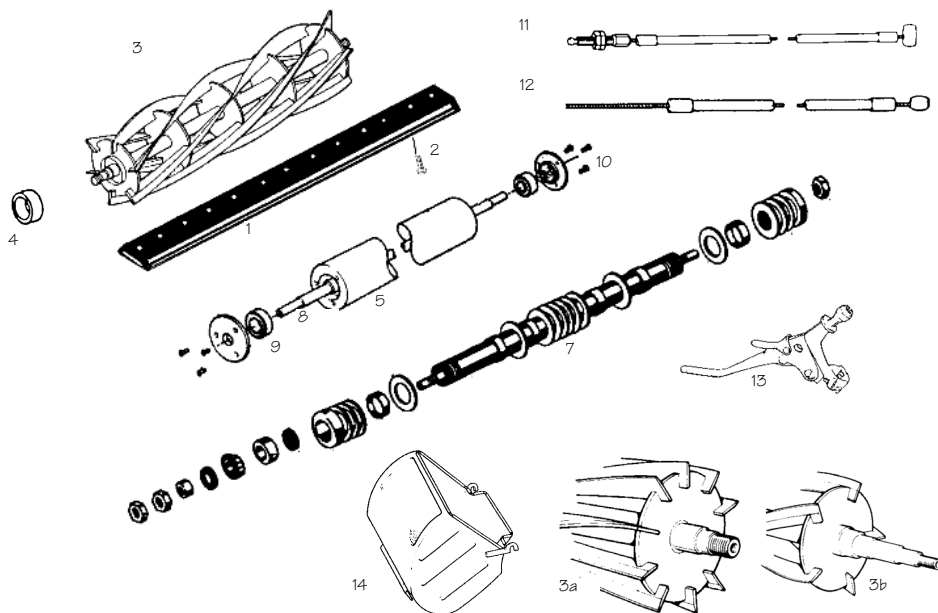

AUTO CERTES

14" & 16" CERTES

Key No	OEM Part No	Description	Our Part No	Price £
1	-	14" Bed Knife	G25008	9.95
1	-	16" Bed Knife	G25009	11.50
2	A119002	Screw	G60011	0.21
3(A)		16" Cylinder 10 Blade	G70298	89.95

18" CERTES

Key No	OEM Part No	Description	Our Part No	Price £
1	MBA7041	18" Bed Knife Standard Cut	G25010	10.95
1	MBA7034	18" Bed Knife Shaver	G25012	12.95
2	A119002	Screw - Bed Knife	G60011	0.21
3(A)		Cutting Cylinder 10 Blade	G70053	99.80
3(A)		Cutting Cylinder 7 Blade	G70052	87.50
4	H001102	Cylinder Bearing	GH001102	9.95
5	LMSE038	Solid Front Roller	G71006	88.35

Continues Next Page >>>>>

**AUTO CERTES
20" CERTES MODEL**

Key No	OEM Part No	Description	Our Part No	Price £
1	MBA7051	20" Bed Knife Standard	G25011	11.40
1	MBA7057	20" Bed Knife Shaver	G25013	13.95
2	A119002	Screw Bed Knife	G60011	0.21
3(A)	-	Cutting Cylinder 7 Blade Imperial	G70054	89.20
3(A)	MBA5012	Cutting Cylinder 10 Blade Imperial	G70054A	107.95
3(A)	-	Cutting Cylinder 7 Blade Metric	G70055	89.20
3(A)	-	Cutting Cylinder 10 Blade Metric	G70055A	107.95
3(B)	MBB2703B	Cutting Cylinder 10 Blade Keyway Shaft (for MK3 Model)	G70055B	109.95
4	H001102	Cylinder Bearing Imperial	GH001102	9.95
4	H001202	Cylinder Bearing Metric	GH001202	9.45
-	GSF3571FZ	Felt Washer (Bearing)	GF3571	0.56
5	LMSE039	Solid Roller	G170400	110.95
7	-	Grooved Front Roller	G170705R	134.95
8	MBA5436	Solid Roller Spindle	GMB5436	28.95
9	A203602	Bearing, Front Roller	GA203602	3.46
10	GSF1972GJ	Screws 2BA, Roller End Cap	GF1972GJ	0.25
11	LCG1487Z	Clutch Cable	G1487Z	6.95
12	MBB2182	Throttle Cable (Briggs & Stratton Engine A906064)	GMB2182	7.72
13	H980152	Clutch Lever c/w Lock	GH980152	8.25
14	MBB0180	20" Grass Box (Painted Green)	GMB0180	149.95