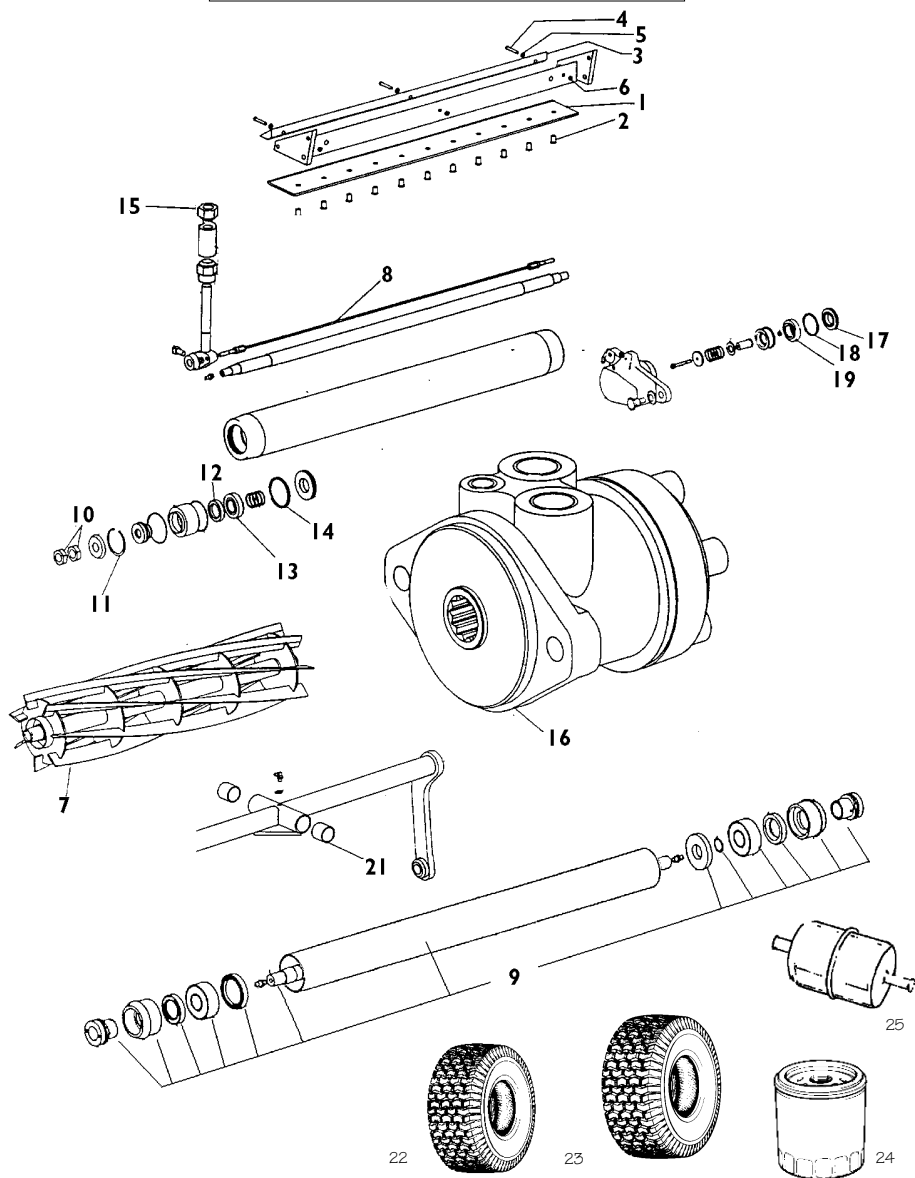

FAIRWAY 300

E-Mail: sales@garfitts.com
sales@tines.co.uk

Tel: (0114) 251 3344
 Fax: (0114) 251 3000

FAIRWAY 300

Key No	OEM Part No	Description	Our Part No	Price £
1	MBA7096A	Bottom blade (Thin)	G07010	21.80
1	MBA7103	Heavy Duty Bottom Blade (Thick)	G07010HD	21.80
1		Bottom Blade Tungsten Tip	G07010TP	69.95
2	A119001	Screws	G60012	0.21
3	A904521 A913440	Wood fillet	GA904521	10.55
4	A112107	Screw	GA112107	0.13
5	A150005	Washer	GA150005	0.03
6	A130005	Nut	GA130005	0.12
7	MBE2377	7 blade cylinder (Internal Spline)	G70124	139.30
7	MBE2378	11 blade cylinder (Internal Spline)	G70125	161.30
8	A906704	Wire scraper (Roller)	GA906704	11.55
9	LM5E079	Smooth Roller	G71019	132.95
	LM5E080	Grooved Roller Assy	G170300	173.20
THE FOLLOWING PARTS ARE FOR PLAIN & GROOVED ROLLER ASSEMBLY				
10	A130116 450334	Plain nut	G130116	0.19
11	A170052 451982	Circlip	GA170052	0.54
12	A220254	Lip seal	GA220254	1.41
13	A205929	Taper bearing	GA205929	4.65
14	A230013	Seal ring	GA230013	3.24
15	MBE4001	Carraige Nut	GMBE4001	2.42
16	A800018	Danfoss Cylinder Motor (OMN)	GA800018	238.75
17	MBE2231	Ring carrier	GMBE2231	17.46
18	A230013	Seal ring	GA230013	3.24
19	A209044	Cylinder taper bearing	GA209044	4.75
20	A230019	Shaft seal	GA230019	1.98
21	MBB4500	Mounting frame bush	GMBB4500	2.92
22	A816199	Tyre 20.10.8	G700196	59.75
22	A817328	Tube	G700131	13.95
23	A817048	Tyre 26.12.12	G700136	105.95
23	A817312	Tube	GL2150	17.95
MACHINE FILTERS (KUBOTA V1505)				
24	H290733	Hydraulic filter	GH290733	8.95
-	A800576	Transmission filter	GA800576	43.95
-	KUBOTA	Air filter	GK9042	20.45
-	-	Fuel filter	G9070	4.85
25	-	Fuel filter inline	G18-1520	3.95
-	-	Oil filter	GK9045	6.45