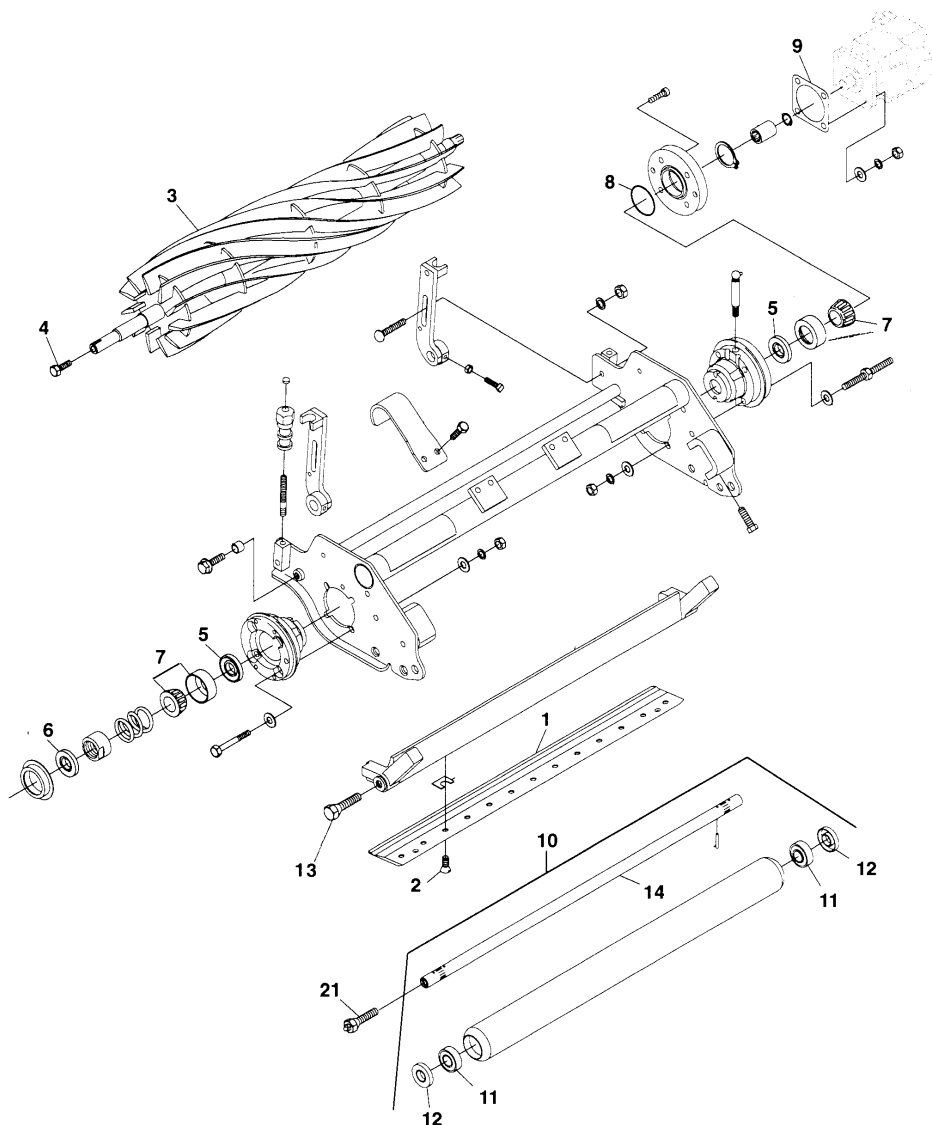

GREENSPLEX 160D

E-Mail: sales@garfitts.com
sales@tines.co.uk

Tel: (0114) 251 3344
Fax: (0114) 251 3000

Continues Next Page >>>>>

GREENSPLEX 160D

21

15

17

20

16

18

19

Key No	OEM Part No	Description	Our Part No	Price £
1	0839023	Standard blade (1/8")	G07044	19.70
1		Tungsten Tip Blade	G07044-TP	53.30
1	0839022	Thin blade	G07045	19.95
1	0839024	Thick blade	G07046	19.20
2	0800813	Screws (each) - 13 required	G101272	0.20
3	0839029	Cylinder 9 knife	G70123	126.95
3	839031	Cylinder 11 knife	G70119	149.95
4	800805	Bolt	G800805	0.20
5	839064	Oil Seal Inner	G336962	2.95
6	839065	Oil Seal Outer	G337677	2.65
7	808088	Bearing Cup/Cone	G500534	7.95
8	839062	'O' Ring Seal	G839062	0.46
9	839049	Motor Gasket	G345473	0.62
10	892323	2" Smooth Roller (Front)	G892323	91.05
11	839063	Bearing (All Rollers)	G303558	7.98
12	839066	Oil Seal	G305115	3.05
13	800809	Grease bolt	G800809	11.05
14	839057	Roller Shaft	G839057	21.75
15	840352	Air filter (diesel)	G840352	11.25
15	-	Air filter (petrol)	G53-015	4.75
16	840160	Oil filter (diesel)	GK9026	6.45
16	-	Oil filter (petrol)	G514-072	5.28
17	840161	Fuel filter (diesel)	GK9020	3.10
18	885249	Hydraulic filter	G885249	11.05
19	522972	Hydraulic filter (transmission)	G522972	10.65
20	888913	In Line Fuel filter (2208168)	G18-1520	3.95
21	-	Smooth tyre 20.10.10	G5000910	66.95

E-Mail sales@garfitts.com

Parts are not original. OEM part numbers are for reference purposes only.