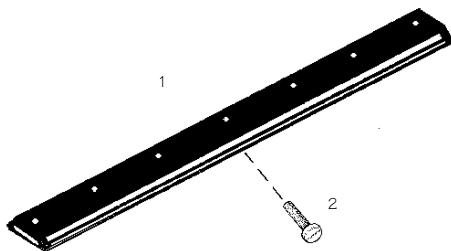

MATADOR

Key No	OEM Part No	Description	Our Part No	Price £
1	MBA7049	Bed Knife 24" (61cm)	G05002	13.50
1	MBA7086	Bed Knife 71cm	G05002A	15.50
2	A119001	Screw	G60012	0.21
3	-	Cutting Cylinder 24" 4 Blade Imperial	G70099	86.00
3	-	Cutting Cylinder 24" 5 Blade Imperial	G70041	98.75
3	-	Cutting Cylinder 24" 7 Blade Imperial	G70042	107.95
3	-	Cutting Cylinder 24" 10 Blade Imperial	G70083	135.95
3	-	Cutting Cylinder 24" 5 Blade Metric	G70041A	98.95
3	-	Cutting Cylinder 24" 7 Blade Metric	G70042A	107.95
3	MBC3362	Cutting Cylinder 71cm 5 Blade	G70041B	105.95
3	MBC3274	Cutting Cylinder 61cm 5 Blade	G70270	105.95
4	-	Bearing, Imperial	GB105	8.25
4	A203605	Bearing, Metric	GA203605	4.95

GREENSPRO 20" & 22"

Key No	OEM Part No	Description	Our Part No	Price £
1	MBA7051	Blade 20"	G25011	11.40
1	MBA7057	Blade shaver 20"	G25013	13.95
1	MBA7094	Blade 22"	G25018	12.50
1	MBA7095	Blade shaver 22"	G25019	15.95
2	A119002	Screw (8 required)	G60011	0.21