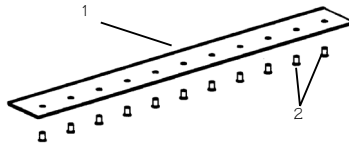

T.PLEX 185D FAIRWAY 305D/405D FILTERS

Key No	OEM Part No	Description	Our Part No	Price £
185D (Kubota D772)				
		Air Filter	GK9031	10.95
		Hydraulic Oil Filter	GH290733	8.95
		Fuel Filter	G550489	4.95
		Engine Oil Filter	GK9026	6.45
		Fuel Filter (In Line)	G18-1520	3.95
		Hydraulic Return	GA800808	34.71
305D (Kubota V1505)				
		Air Filter	GW2198147-01	12.55
		Hydraulic Oil Filter	GW178025	22.95
		Fuel Filter	GW178078	19.95
		Engine Oil Filter	G9071	5.95
		Fuel Filter (In Line)	G18-1520	3.95
405D				
		Air Filter	GW2198147-01	12.55
		Hydraulic Oil Filter	GW178025	21.95
		Fuel Filter	G9070	4.85
		Engine Oil Filter	GK9045	6.45
		Fuel Filter (In Line)	G18-1520	3.95

GS 50, 55, 60 HAND MOWERS

Key No	OEM Part No	Description	Our Part No	Price £
1	MBA7111	GS 50 Standard Blade	G25024	14.95
1	MBA7113	GS 50 Thin Blade	G25025	15.75
1	MBA7110	GS 55 Standard Blade	G25026	14.95
1	MBA7114	GS 55 Thin Blade	G25027	15.75
1	MBA7112	GS 60 Standard Blade	G25029	15.95
1	MBA7115	GS 60 Thin Blade	G25030	16.75
2	A119002	Blade Screws (8 needed)	G60011	0.21