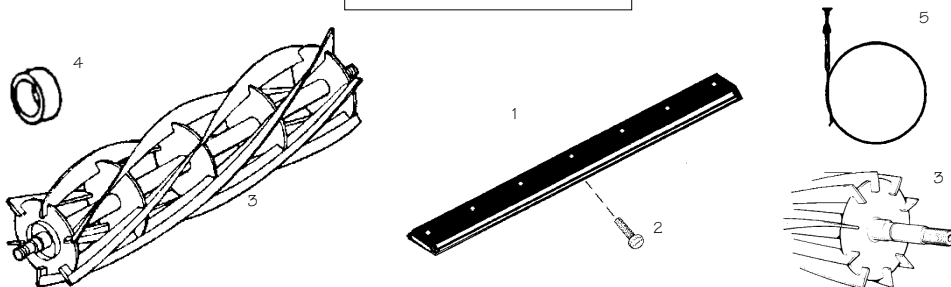

## MARQUIS 18"

Key No	OEM Part No	Description	Our Part No	Price £
1	MBA7016	Bed Knife	G13009	9.95
2	A119002	Screw (6)	G60011	0.21
3	LRG1119A	Cutting Cylinder & Blade, Imperial Bearing	G70037	88.35
3	MBB2706B	Cutting Cylinder & Blade, Metric Bearing	G70037A	88.35
4	H001102	Bearing, Imperial	GH001102	10.20
4	H001202	Bearing, Metric	GH001202	10.20