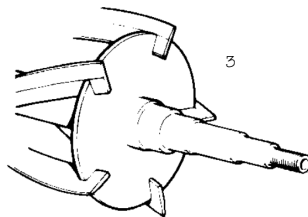

MARQUIS

MARQUIS 51cm

Key No	OEM Part No	Description	Our Part No	Price £
1	MBA7017	Bed Knife	G13010	11.40
2	-	Bed Knife Screw (6)	G60011	0.21
3	MBC3137C	Cutting Cylinder 6 Blade	G70101	92.95
3	-	Cutting Cylinder 10 Blade	G70101A	107.95
4	-	Cylinder Bearing	GH001202	10.20
5	-	Clutch Cable	GA906041	8.48

MARQUIS 61cm

Key No	OEM Part No	Description	Our Part No	Price £
1	MBA7050	Bed Knife	G13006	12.45
2	A119002	Bed Knife Screw (7)	G60011	0.21
3	-	Cutting Cylinder 6 Blade	G70108	95.95
3	MBC4518A	Cutting Cylinder 5 Blade	G70108A	98.95
4	-	Cylinder Bearing	GH001202	10.20
5	-	Clutch Cable	GA906041	8.48

TWENTY FOUR

Key No	OEM Part No	Description	Our Part No	Price £
1	MBA7050	Bed Knife	G13006	12.45
2	-	Bed Knife Screw (7)	G60012	0.20
3	-	Cutting Cylinder 5 Blade, Imperial Bearing	G70058	103.95
3	-	Cutting Cylinder 5 Blade, Metric Bearing	G70058A	103.95

E-Mail: sales@garfitts.com
sales@tines.co.uk

Tel: (0114) 251 3344
Fax: (0114) 251 3000