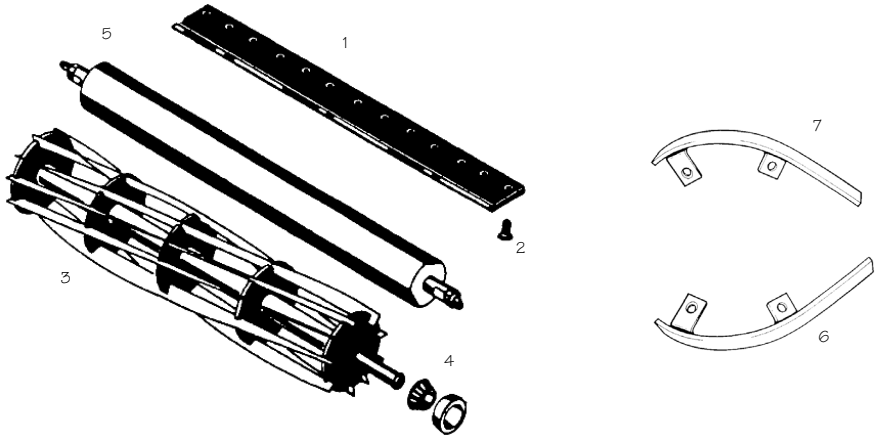

MULTIMOWER

Key No	OEM Part No	Description	Our Part No	Price £
1	MBA7024A	Bed Knife	G07005	14.70
2	A119000	Bottom Blade Screw	G60018	0.26
3	-	Cutting Cylinder 3 Bladed Imperial	G70006	99.95
3	-	Cutting Cylinder 4 Bladed Imperial	G70007	120.00
3	-	Cutting Cylinder 3 Bladed Metric	G70008	99.98
3	MBC8869A	Cutting Cylinder 4 Bladed Metric	G70009	125.00
4	-	Bearing, Cutting Cylinder Bladed Imperial	GB113	9.80
4	H001204	Bearing, Cutting Cylinder Bladed Metric	GH001204	9.30
5	-	Heavy Duty Repairable Regreassable Rear Roller Assembly	G710009	110.00
6	MBB9983	Skid Right Hand	GMBB9983	10.95
7	MBB9999	Skid Left Hand	GMBB9999	10.95

171 TRIPLEX MOWER

Key No	OEM Part No	Description	Our Part No	Price £
1	MBA7068	Bottom Blade (grooved)	G20001	15.95
1	MBA7077	Bottom Blade (shaver)	G06006	17.95
1	MBA7069	Bottom Blade (lipped)	G18005	16.95
2	G5F2100EF	Screw, Bottom Blade	G101272	0.20
3	MBC1851	Cutting Cylinder, 9 Blade	G70274	128.95
Cylinder Centre Shaft is identical at each end		Bearing (cone & cup)	-	16.00