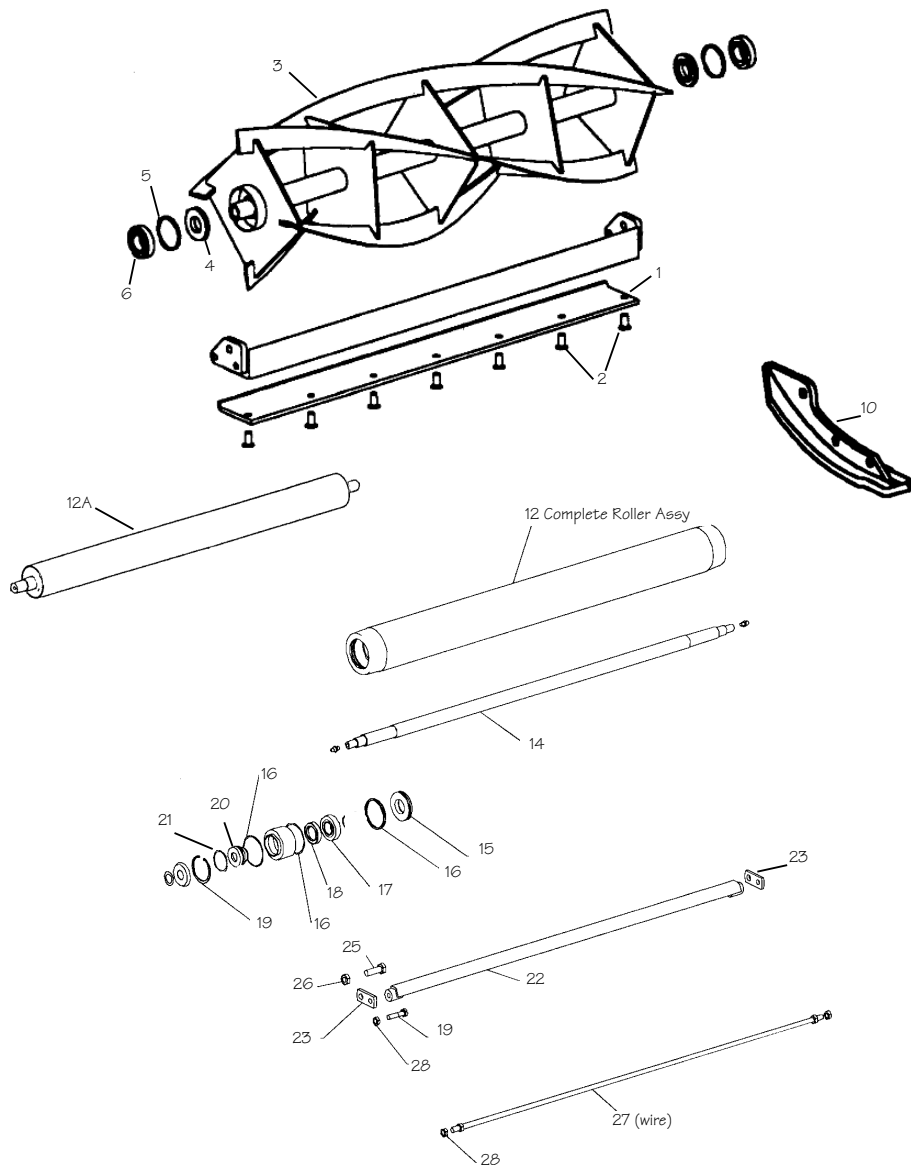

PARKWAY 225 & 2250 COMMANDER 3500/3510/3520

HIGHWAY 2130, TG4650/220

MAGNA 250, SPORT 200 CUTTING HEADS

**PARKWAY 225 & 2250 COMMANDER 3500/3510/3520
HIGHWAY 2130, TG4650/220
MAGNA 250, SPORT 200 CUTTING HEADS**

Key No	OEM Part No	Description	Our Part No	Price £
1	MBA7024A	Standard Bottom Blade	G07005	14.70
1	MBA7037A	Low Cut Blade	G07005A	16.95
1	Special	High Lip Blade	G07005H	17.25
2	A119000	Fixing Screws (7)	G60018	0.26
Cylinders Available for Models 220, Parkway 225, Motor 3500 Mk5				
3	MBE0476A	4 Blade 8" Diameter Belt Drive		
3	MBC8390B	6 Blade 8" Diameter Belt Drive	G70111	137.25
3	MBC8388B	8 Blade 8" Diameter Belt Drive	G70117	155.95
3	MBC8391B	4 Blade 10" Diameter Belt Drive	G70115	126.95
3	MBC8392C	6 Blade 10" Diameter Belt Drive	G70110	131.95
Cylinders Available for Models Commander 3500DX / 3510				
3	MBE4104	4 Blade 8" Diameter Direct Drive (12 Spline)	G70136	124.75
3	MBE4105	6 Blade 8" Diameter Direct Drive	G70113	131.95
3	MBE4106	8 Blade 8" Diameter Direct Drive	G70116	149.95
3	MBE4102	4 Blade 10" Diameter Direct Drive	G70114	126.95
3	MBE2230	6 Blade 10" Diameter Direct Drive	G70112	131.95
3	MBE2250	8 Blade 10" Diameter Direct Drive	G70137	148.95
Cylinders Available for Models Highway 2130 / Parkway 2250 / Commander 3520 / TG 4650				
3	MBF1466	4 Blade 8" Diameter (11 Spline Direct Drive)	G70128	124.75
3	MBF1264	6 Blade 8" Diameter	G70138	135.15
3	MBF0566A	8 Blade 8" Diameter	G70139	143.50
3	MBF1412	4 Blade 10" Diameter	G70140	129.95
3	MBF0565A	6 Blade 10" Diameter	G70118	134.95
3	MBE4103	8 Blade 10" Diameter	G70165	148.95
Cylinders Available for Models Parkway 2250 / TG 3400 & 4650 / Commander 3520 - 2130				
3	MBF1412	4 Blade 10" Diameter (11 Spline Direct Drive)	G70140	129.95
3	MBF0565A	6 Blade 10" Diameter	G70118	134.95
4	A205902	Cylinder Bearing (belt drive)	GA205902	7.20
4	A209044	Cylinder Bearing (direct drive)	GA209044	4.95
5	A230013	Seal ring (belt drive)	GA230013	3.24
5	A230021	Seal ring (direct drive)	GA230021	2.59
6	MBE1185	Ring carrier (belt drive)	GMBE1185	16.83
6	MBE2231	Ring carrier (direct drive)	GMBE2231	17.46
10	MBC8985	Skid	GMBC8985	11.32
11	A492107	Drive Belt	GA492107	34.24
12A		Budget Roller	G71021	77.95
12	LMSE027	Smooth Roller	G170510	139.95
13	LMSE028	Groove Roller	G170515	172.95
Internal Roller Parts (Grooved/Smooth)				
14	MBG0836	Roller Shaft	G71098	26.35
15	MBF0349	Ring Carrier		
16	A230013	Seal Ring	GA230013	3.24
17	A205929	Bearing	GA205929	4.65
18	A220254	Lip Seal	GA220254	1.41
19	451982	Circlip	GA170052	0.56

Parts are not original. OEM part numbers are for reference purposes only.