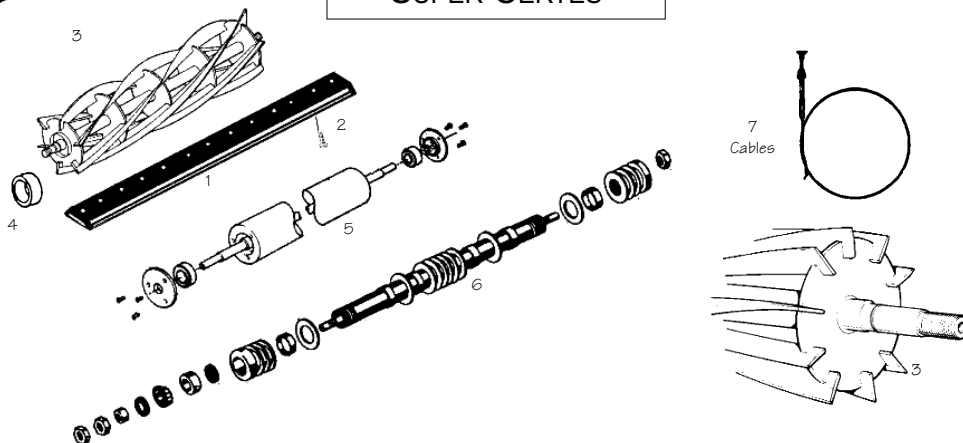

SUPER CERTES**SUPER CERTES 51CM**

Key No	OEM Part No	Description	Our Part No	Price £
1	MBA7051	Bed Knife Standard	G25011	11.40
1	MBA7051	Bed Knife Shaver	G25013	13.95
2	A119002	Screw (8)	G60011	0.21
3		Cutting Cylinder 7 Blade	G70106	95.50
3	MBC3143B	Cutting Cylinder 10 Blade	G70106A	109.95
4	H001202	Cylinder Bearing	GH001202	9.45
5	LMSE034	Solid Front Roller	G170408	117.50
5		Solid Front Roller	G170405	106.60
6		Grooved Front Roller	G170725R	134.95
7	A906041	Clutch cable	GA906041	8.48
7	A906733	Throttle Cable	GA906733	11.62

SUPER CERTES 61CM

Key No	OEM Part No	Description	Our Part No	Price £
1	MBA7083	Bed Knife Standard	G25020	12.45
1	MBA7092	Bed Knife Shaver	G25021	13.45
2	A119002	Screw (8)	G60011	0.21
3		Cutting Cylinder 7 Blade	G70109	98.75
3	MBC3140E	Cutting Cylinder 10 Blade	G70109A	118.95
4	H001202	Cylinder Bearing	GH001202	9.45
5		Solid Front Roller	G170410	112.95
6		Solid Front Roller	G170409	106.95
7	A906041	Clutch cable	GA906041	8.48
7	A906733	Throttle cable (GH130/160)	GA906733	11.62

SUPER BOWL

SUPER BOWL 51CM

Key No	OEM Part No	Description	Our Part No	Price £
1	MBA7051	Bed Knife Standard	G25011	11.40
1	MBA7051	Bed Knife Shaver	G25013	13.95
2	A119002	Screw (8)	G60011	0.21
3	MBC3143B	Cutting Cylinder 10 Blade	G70107	109.95
4	H001202	Cylinder Bearing	GH001202	9.45
5	LMSE034	Solid Front Roller	G170408	117.50
6	A906041	Clutch cable	GA906041	8.48
7	A906733	Throttle Cable	GA906733	11.62

SUPER BOWL 61CM

Key No	OEM Part No	Description	Our Part No	Price £
1	MBA7083	Bed Knife Standard	G25020	12.45
1	MBA7092	Bed Knife Shaver	G25021	13.45
2	A119002	Screw (8)	G60011	0.21
3	MBC3465D	Cutting Cylinder 10 Blade	G70129	123.70
4	H001202	Cylinder Bearing	GH001202	9.45
5		Solid Front Roller	G170410	112.95
6	A906041	Clutch cable	GA906041	8.48
7	A906733	Throttle cable (GH130/160)	GA906733	11.62