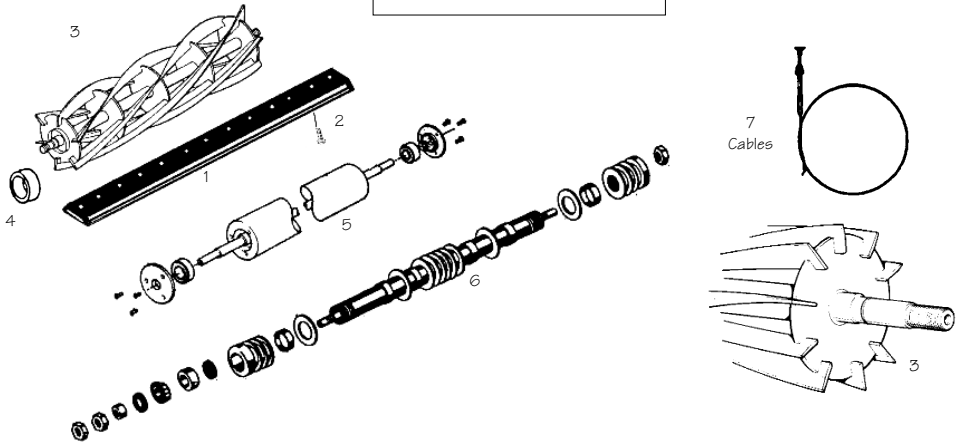

SUPER CERTES**SUPER CERTES 51CM**

Key No	OEM Part No	Description	Our Part No	Price £
1	MBA7051	Bed Knife Standard	G25011	11.40
1	MBA7051	Bed Knife Shaver	G25013	13.95
2	A119002	Screw (8)	G60011	0.21
3		Cutting Cylinder 7 Blade	G70106	95.50
3	MBC3143B	Cutting Cylinder 10 Blade	G70106A	109.95
4	H001202	Cylinder Bearing	GH001202	9.45
5	LMSE034	Solid Front Roller	G170408	117.50
5		Solid Front Roller	G170405	106.60
6		Grooved Front Roller	G170725R	134.95
7	A906041	Clutch cable	GA906041	8.48
7	A906733	Throttle Cable	GA906733	11.62

SUPER CERTES 61CM

Key No	OEM Part No	Description	Our Part No	Price £
1	MBA7083	Bed Knife Standard	G25020	12.45
1	MBA7092	Bed Knife Shaver	G25021	13.45
2	A119002	Screw (8)	G60011	0.21
3		Cutting Cylinder 7 Blade	G70109	98.75
3	MBC3140E	Cutting Cylinder 10 Blade	G70109A	118.95
4	H001202	Cylinder Bearing	GH001202	9.45
5		Solid Front Roller	G170410	112.95
6		Solid Front Roller	G170409	106.95
7	A906041	Clutch cable	GA906041	8.48
7	A906733	Throttle cable (GH130/160)	GA906733	11.62

SUPER BOWL

SUPER BOWL 51CM

Key No	OEM Part No	Description	Our Part No	Price £
1	MBA7051	Bed Knife Standard	G25011	11.40
1	MBA7051	Bed Knife Shaver	G25013	13.95
2	A119002	Screw (8)	G60011	0.21
3	MBC3143B	Cutting Cylinder 10 Blade	G70107	109.95
4	H001202	Cylinder Bearing	GH001202	9.45
5	LMSE034	Solid Front Roller	G170408	117.50
6	A906041	Clutch cable	GA906041	8.48
7	A906733	Throttle Cable	GA906733	11.62

SUPER BOWL 61CM

Key No	OEM Part No	Description	Our Part No	Price £
1	MBA7083	Bed Knife Standard	G25020	12.45
1	MBA7092	Bed Knife Shaver	G25021	13.45
2	A119002	Screw (8)	G60011	0.21
3	MBC3465D	Cutting Cylinder 10 Blade	G70129	123.70
4	H001202	Cylinder Bearing	GH001202	9.45
5		Solid Front Roller	G170410	112.95
6	A906041	Clutch cable	GA906041	8.48
7	A906733	Throttle cable (GH130/160)	GA906733	11.62