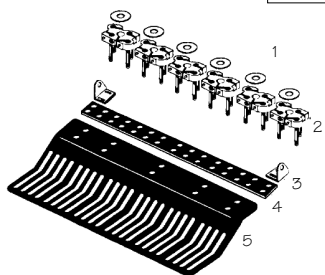

GREENSAIRE II & WG-24

24 TINE HOLDER ASSEMBLY

G201300

£349.95

Includes: 6 Tine holders,
6 washers,
2 brackets
1 mounting plate
1 Turf hold down

Key No	OEM Part No	Description	Our Part No	Price £
1	523249	Flat washer	G523249	0.85
2	547849	Tine holder, 1/2" mounting diameter	G547849	39.95
3	524014	Bracket	G524014	3.25
4	520326	Mounting plate, Turf hold down	G520326	32.95
5	524196	Turf hold down, use only with 4 Tine holders	G524196	89.95
-	-	24 Tine Holder Assembly	G201300	349.95

Parts are not original. OEM part numbers are for reference purposes only.