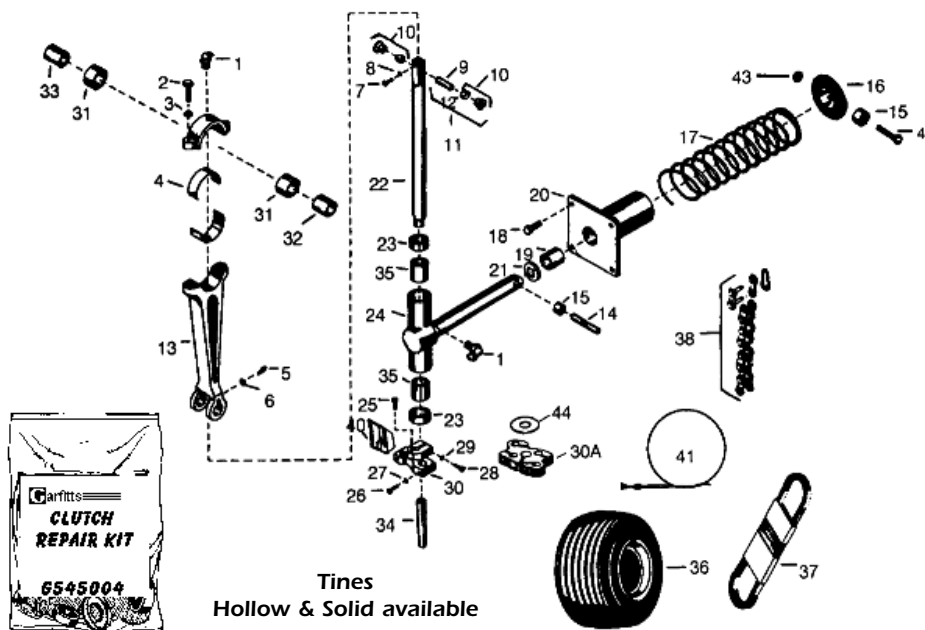

GREENSAIRE II & WG-24

Tines
Hollow & Solid available

Key No	GA II Part No	WG-24 Part No	Description	Our Part No	Price £
1	548229		Grease Fitting	G548229	0.98
2	306835 548001	B42	Bolt, 3/8 - 16 x 1 1/4	G306835	0.25
3	120177	LW4	Lockwasher, 3/8	G120177	0.12
4	-	SBG1	Insert, Two Halves	G545306	15.90
4	545306	-	Insert, Two Halves	G545306	15.90
5	316796	B147	Bolt, 1/4 - 10 x 1	G316796	0.20
6	548181	LW7	Lockwasher	G548181	0.12
7	203023	B95	Bolt, 1/4 - 20 x 3/4	G203023	0.26
8	548181	LW7	Lockwasher	G548181	0.12
9	548811 517645	1118A5	Pin, Dowel	G548811	0.78
10	547293		Retainer Assembly with Bearing	G547293	6.10
11	-	BG43	Bearing Retainer Assembly	G544446	12.65
12	548797	-	Bearing, Needle	G548797	3.50
13	544300	1090A5	Rod Assembly Inc. items 1-6 & 13	G544300	75.95
13	544302		Rod, Con. only	G544302	65.95
14	517531	1078A3	Pin, Slide Assembly	G517531	1.98
15	548869	BG38	Bearing	G548869	16.95
16	545643		Retainer, Spring	G545643	7.85
16	517731		Use 1 x G545643, Nos. 42 & 43	G517731	4.95
17	518503	SP54	Spring	G518503	13.95

Continues Next Page >>>>>