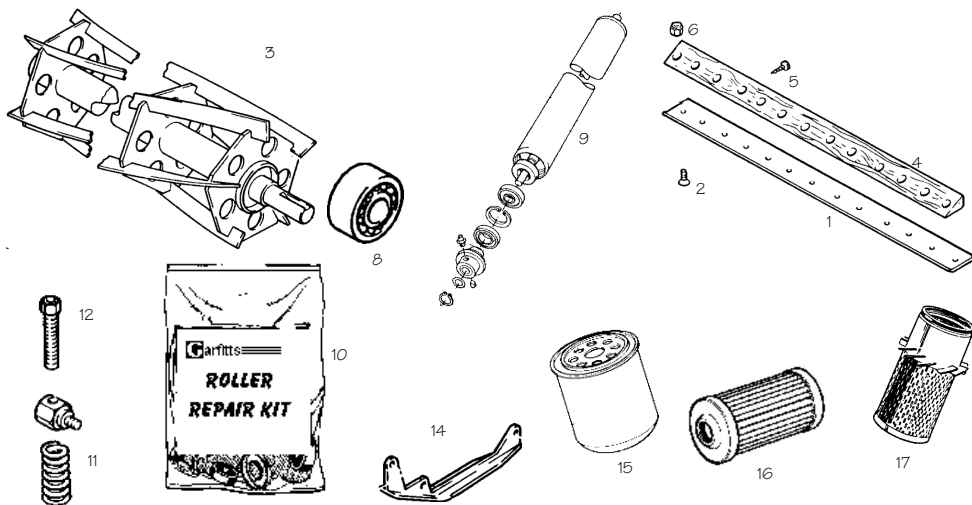

MODEL 1600(2) 1900.5D

Key No	OEM Part No	Description	Our Part No	Price £
1	135-006-312	Bottom blade standard cut	G07018	17.95
1	544000-006	Bottom blade 10mm cut	G07018A	19.95
2	15511	Screw	G60039	0.29
3	537-100-400	5 Blade cylinder LEFT FRONT	G701145	144.50
3	513-000-425	5 Blade cylinder LEFT REAR & MIDDLE	G701143	144.50
3	513-100-425	5 Blade cylinder RIGHT FRONT & REAR	G701144	144.50
4	11683	Wood fillet	G11683	14.95
5	15616	Wood screw	G15616	0.10
6	11998	Stiffnut	G60040	0.25
7	18081	Bearing (keyway end)	GB118	28.95
8	31677	Bearing	GB117	25.95
9		Quality replacement roller	G701150	129.95
10		Roller repair kit (for above item 9)	G701150RK	14.25
11	31668	Compression spring	G701158	3.75
12	31669	Adjustment screw	G701159	8.75
13	512-000-008	Gear belt	G701161	19.78
14	53-000-312	Skid	G701151	14.95
FILTERS FOR 1900.5D (VW DIESEL ENGINE)				
15	-	Engine oil filter	G701162	12.40
16	-	Engine fuel filter	G701168	12.60
17	-	Engine air filter	G701164	29.65

7 Bladed Cylinders available
Earlier Model Cylinders Available (OEM No. 220-410-020)