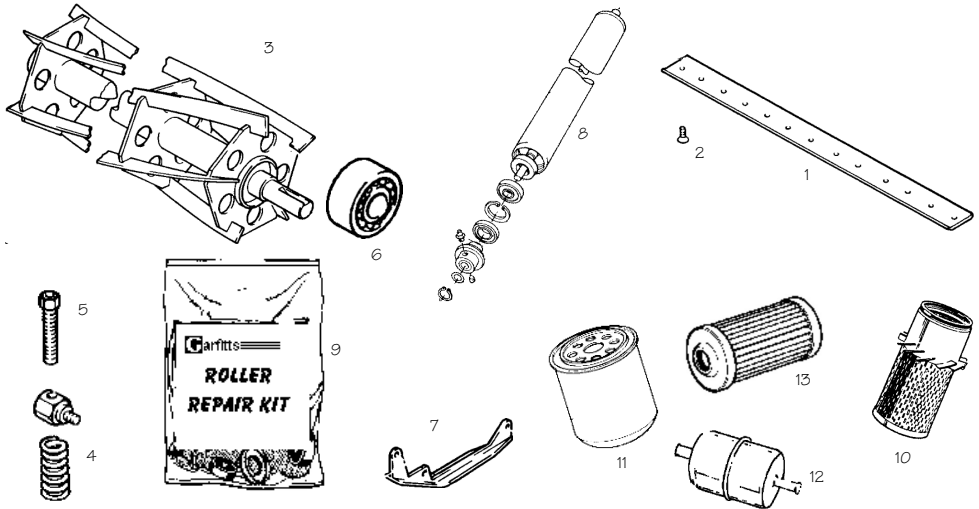

KONTINENT K600D

Key No	OEM Part No	Description	Our Part No	Price £
1	135-006-312	Bottom Blade 13mm Cut	G07018	17.95
1	544-000-006	Bottom Blade 10mm Cut	G07018A	19.95
2	30402	Screw Bottom Blade (13)	G60034	0.29
3	513-000-125	5 Blade Cylinder Direct Hydraulic Drive RH (internal spline)	G701143	144.50
3	513-100-125	5 Blade Cylinder Direct Hydraulic Drive LH (internal spline)	G701144	144.50
4	31668	Compression spring	G701158	3.75
5	31669	Adjusting screw	G701159	8.75
6	31677	Bearing	GB117	25.95
6	18081	Bearing (keyway end)	GB118	28.95
7	513-000-312	Skid	G701151	14.95
8	-	Quality Replacement Roller Assembly	G701150	129.95
9	-	Roller Repair Kit (for G701150 Only)	G701150RK	14.25
10	43019	Air Filter	G9031	9.95
11	-	Engine Oil Filter	GK9027	6.95
12	27193	Fuel Filter (inline)	G18-1520	3.95
13	-	Fuel Filter Element	G550489	4.95

Parts for 1200 Models also available