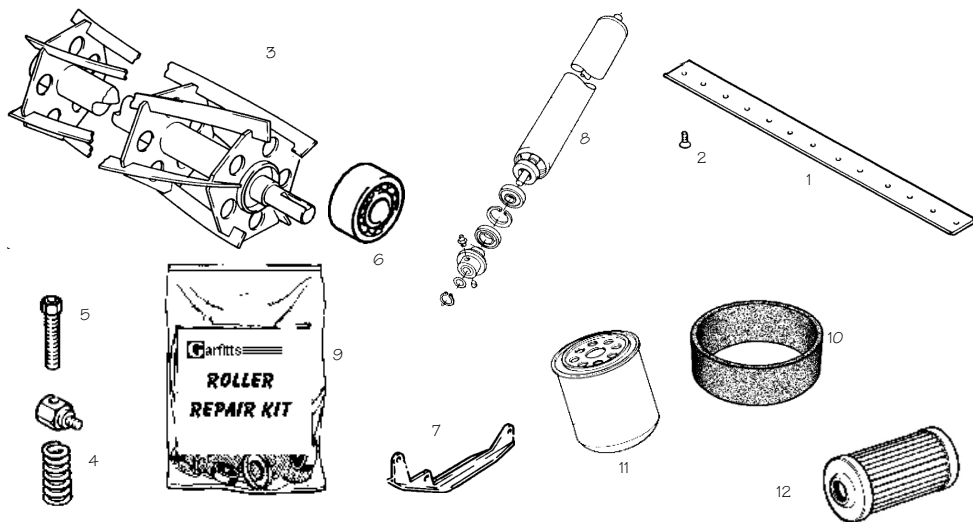

KONTINENT K900D

Key No	OEM Part No	Description	Our Part No	Price £
1	135-006-312	Bottom Blade 13mm Standard Cut	G07018	17.95
1	544-000-006	Bottom Blade 10mm Low Cut	G07018A	19.95
2	30402	Screw Bottom Blade (13)	G60034	0.29
3	513-000-125	5 Blade Cylinder Direct Hydraulic Drive RH (internal spline)	G701143	144.50
3	513-100-125	5 Blade Cylinder Direct Hydraulic Drive LH (internal spline)	G701144	144.50
3	513-100-125	7 Blade Cylinder Direct Hydraulic Drive RH (internal spline)	G701143-7	162.95
3	513-100-125	7 Blade Cylinder Direct Hydraulic Drive LH (internal spline)	G701144-7	162.95
4	31668	Compression spring	G701158	3.75
5	31669	Adjusting screw	G701159	8.75
6	31677	Bearing	GB117	25.95
6	18081	Bearing (keyway end)	GB118	28.95
7	513-000-312	Skid	G701151	14.95
8	-	Quality Replacement Roller Assembly	G701150	129.95
9	-	Roller Repair Kit (for G701150 Only)	G701150RK	14.25
10	2175132	Air Filter (Lombardini)	G701163	14.95
11	2175131	Oil Filter	G701165	13.95
-	2175045	Fuel Filter	G701166	11.95
12	EPCO19-120	Hydraulic filter	G701167	20.25

Parts for 1200 Models also available

Parts are not original. OEM part numbers are for reference purposes only.