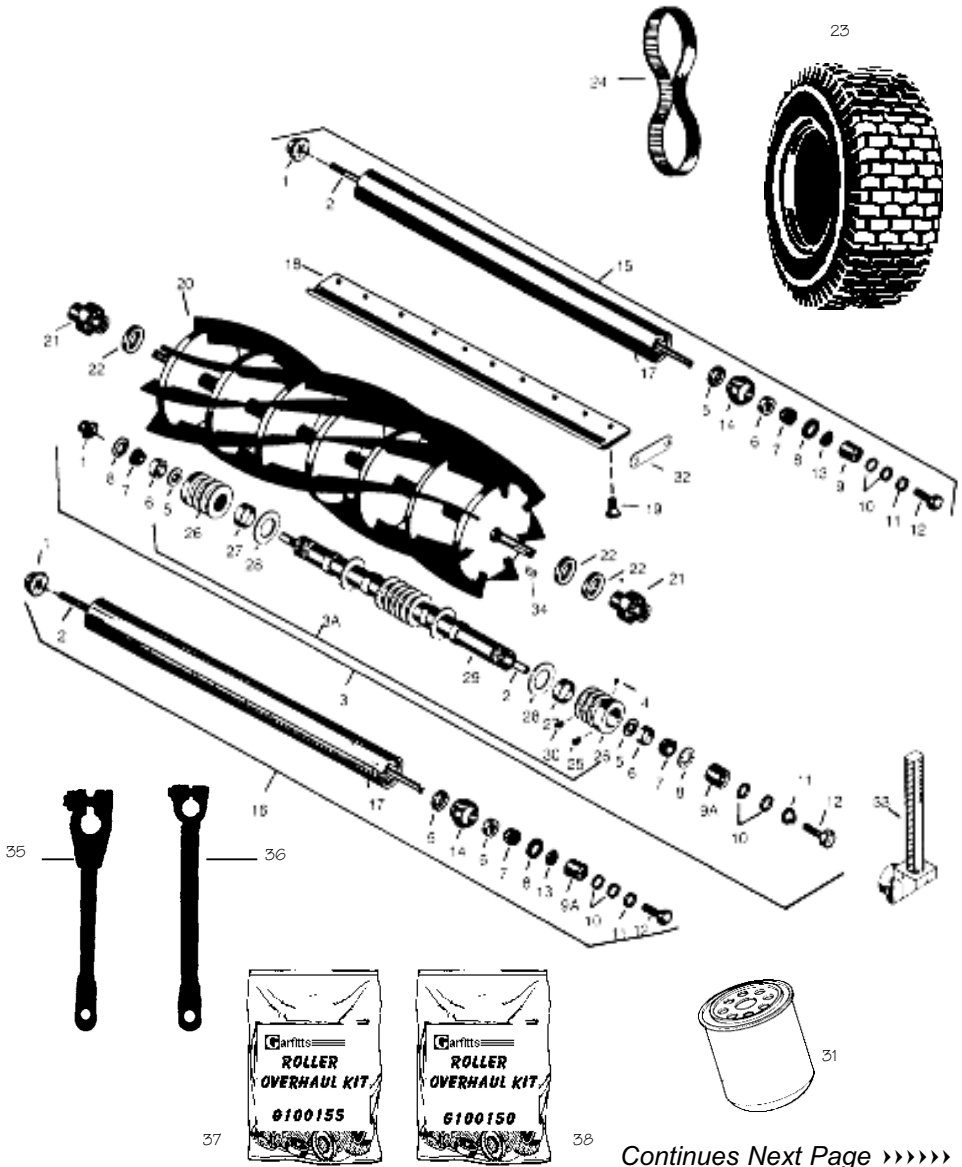

REELMASTER 350D

Continues Next Page >>>>>

TEL: (0114) 251 3344  
FAX: (0114) 251 3000

**REELMASTER 350D**

Key No	OEM Part No	Description	Our Part No	Price £
1	32128-31	Flanged Locknut, 1/2-20	G32128-31	1.06
2	51-1430	Roller Shaft	G51-1430	23.95
3	-	Front Repairable Grooved Roller Assembly	G51-2490RG	156.95
3A	-	Tube Assembly, Repairable Grooved Roller	G51-2491-R	113.95
4	302-5	Grease Nipple	G302-5	0.52
5	253-122	Seal, Inner	G253-122	2.38
6	254-79	Bearing Cup	G254-79	2.85
7	254-78	Bearing Cone	G254-78	4.15
8	253-117	Seal, Outer	G253-117	3.34
9	51-1440	Wear Sleeve, Front Roller	G51-1440	6.75
9A	51-2420	Wear Sleeve, Front Roller	G51-2420	6.65
10	3256-26	Flat Washer, 1/2"	G3256-26	0.12
11	3253-7	Lockwasher, 1/2"	G3253-7	0.11
12	3213-20	Hex Bolt, 1/2-20 x 3/4"	G3213-20	0.75
13	47-7510	Nylon Washer	G47-7510	0.42
14	5-4035	End Plug, Roller, 2 7/8 OD	G5-4035	30.45
15	51-1410	Rear Roller Assembly	G51-1410	101.95
16	51-2490	Front Roller Assembly	G51-2490	101.95
17	51-1420	Tube, Roller	G51-1420	38.95
18	38-7420	Bed Knife	G38-7420	20.55
18	-	Bed Knife, Heavy Duty	G38-7420HD	20.55
19	3-3816	Screw, Regular, Bed Knife	G150476	0.21
20	11-5519	Cylinder, 5 Blade	G11-5519	133.35
20	11-8879	Cylinder, 7 Blade	G11-8879	143.50
21	59-6140 251-298	Bearing, Cylinder	G59-6140	29.95
22	253-145	Oil Seal, Cylinder	G253-145	3.94
23	231-101	Tyre, 23 x 8.50-12 Goodyear	G700180	69.75
24	47-7160	Belt, Cutting Unit	G150520	14.95
25	-	Pressure Relief Fitting	G170714	4.19
26	-	Threaded Roller End, 2 3/4"	G150670	41.95
27	-	Spacer	G150671	0.62
28	-	Washer, 2 3/4"	G150672	0.60
29	-	Threaded Tube, Fits G51-2490RG	G150684	28.95
30	-	Nyloc Set Screw, 3/8"-16 x 3/8"	G150691	0.55
31	49-2500	Filter, Engine Oil	G49-2500	9.75
32	48-9240	Shim Spacer, Bed Bar	G48-9240	0.95
33	62-6010	Front Roller Bracket	G62-6010	44.95
34	3257-3	Woodruff Key	G3257-3	0.40
35	52-6340	Battery cable, positive	G52-6340	21.25
36	52-6350	Battery cable, negative	G52-6350	21.95
37	-	Rear Roller Overhaul Kit	G100155	37.25
		1 x G3253-7, 1 x G32128-31, 1 x G3213-20, 2 x G3256-26, 2 x G253-122, 2 x G254-79, 2 x G254-78, 2 x G253-117, 2 x G51-1440, 2 x G302-5		
38	-	Front Roller Overhaul Kit	G100150	39.11
		1 x G3253-7, 1 x G32128-31, 1 x G3213-20, 2 x G3256-26, 2 x G253-122, 2 x G254-79, 2 x G254-78, 2 x G253-117, 2 x G5-4038, 2 x G302-5		