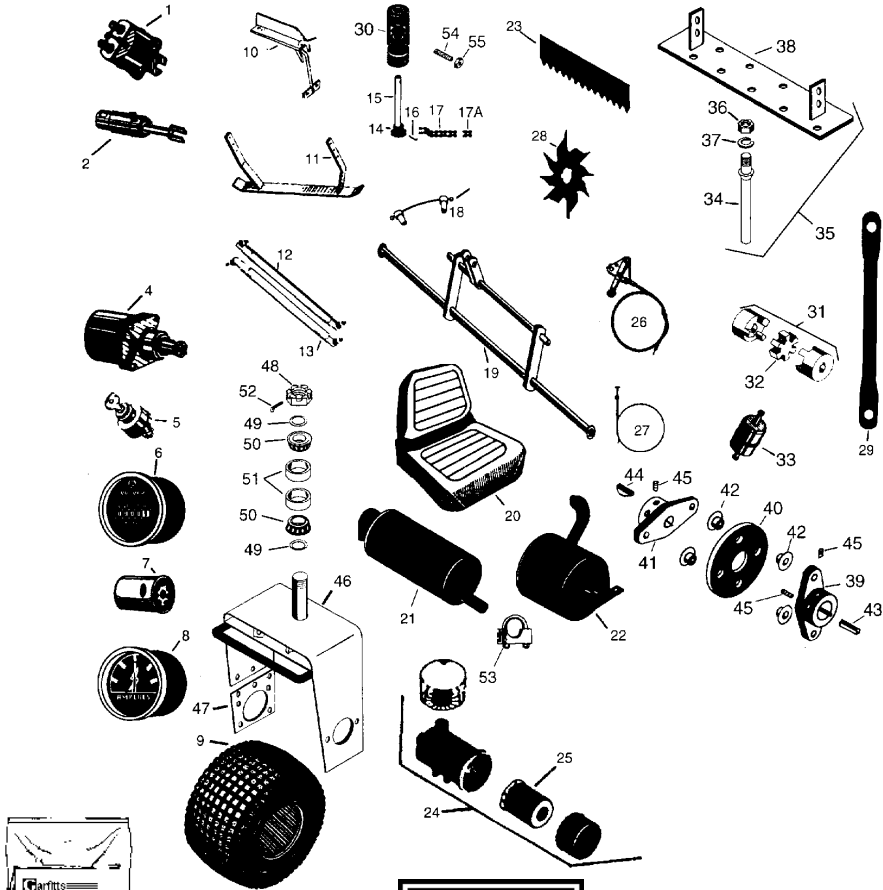

SANDPRO

Our Guarantee

We guarantee products supplied will be of an equivalent or superior standard to that of the original

TEL: (0114) 251 3344
FAX: (0114) 251 3000

Continues Next Page >>>>>

SANDPRO

Key No	OEM Part No	Description	Our Part No	Price £
1	6-1600	Solenoid	G6-1600	19.37
2	10-7910	Hydraulic cylinder	G10-7910	136.95
2	83-7000	Hydraulic cylinder, 14 H.P. Engine	G83-7000	131.20
3	-	Seal kit, fits G10-7910 Cylinder	G43-52605K	21.95
4	10-8010	Hydraulic wheel motor (ROSS-TRW) Rear only	G10-8010	405.95
5	12-8140	Ignition switch - 5 lead	G12-8140	12.95
6	12-9990	Hour meter, Quartz	G12-9990	35.95
7	23-9740	Hydraulic oil filter	G23-9740	10.75
8	33-0990	Ammeter	G33-0990	6.95
	7-6130			
9	231-79	Tyre, 21 x 11.00 x 8 Goodyear, each, Compass Terra	G700170	63.75
10	18-7660	Swivel bracket	G18-7660	12.85
11	18-7460	Rake bar	G18-7460	20.25
12	18-7530	Ball joint assembly, Rake (centre)	G18-7530	13.10
13	18-7550	Ball joint assembly, rake	G18-7550	13.10
14	17-2490	Sprocket, steering	G17-2490	14.10
15	18-6340	Shaft, steering	G18-6340	4.65
16	32121-16	Roll pin, steering shaft	G32121-16	0.29
17	18-6370	Chain, steering	G18-6370	13.95
18	20-4670	Drag cable assembly	G20-4670	5.15
19	18-7170	Lift bar	G18-7170	84.95
20	20-0930	Cushion seat, black	G750100B	104.95
	27-5170			
20	20-0930	Cushion seat, white	G750100W	99.95
	27-5170			
21	19-7370	Muffler, 8 H.P. Engine	G19-7370	54.95
22	51-0700	Muffler, 14 H.P. Engine	G51-0700	52.95
23	18-7560	Main drag plate 14 3/4" long	G18-7560	8.15
23	18-7580	Secondary drag plate 9" long	G18-7580	6.20
23	18-7640	Swivel drag 11" long	G18-7640	6.55
24	8-2329	Air cleaner with pre cleaner 14 H.P. Engine	G8-2329	89.45
25	33-1300	Air filter, 14 H.P. Engine only	G33-1300	13.60
26	51-0680	Throttle control, 14 H.P. Engine	G51-0680	14.35
27	19-2090	Choke control, 14 H.P. Engine	G19-2090	13.45
28	20-7380	Spiker blade	G20-7380	9.95
29	18-7840	Battery cable, positive, fits 8 & 14 H.P.	G18-7840	11.75
29	10-7160	Battery cable, negative, fits 8 H.P.	G10-7160	4.60
29	52-1460	Battery cable, negative, fits 14 H.P.	G52-1460	4.85
30	25-8160	Universal joint, steering 14HP	G25-8160	49.95
30	19-2840	Universal joint, steering 8HP	G19-2840	49.95
31	17-4750	Coupling Assembly, 8 HP	G17-4750	40.45
32	31-7230	Insert coupling, 8 HP	G31-7230	15.45
	18-7740			
33	18-1520	Fuel filter, 14HP	G18-1520	3.95
34	42-1940	Rake tooth, 3 1/2" long	G42-1940	1.89
34	88-8450	Rake tooth, 2 1/2" long	G88-8450	1.79